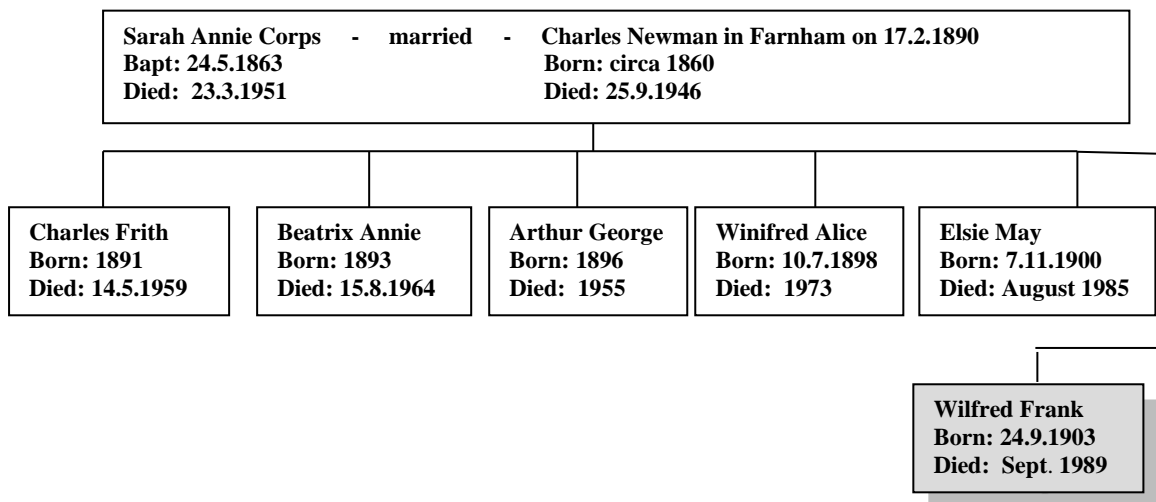

**Wilfred Frank Newman 1903 - 1989**

(The author's 3<sup>rd</sup> Cousin once removed)  
Web-site [www.mike-jl.co.uk](http://www.mike-jl.co.uk)

**Family Lineage:**

Wilfred Frank Newman was born in Wilmington, Kent, on 24<sup>th</sup> September, 1903. He was the son of Sarah Annie and Charles Newman.

Continued.....

The 1911 Census shows Wilfred, aged 7, and still living with his family at 11 Ladds Cottages, Wilmington, Dartford, Kent.

**CENSUS OF ENGLAND AND WALES, 1911.**

Number of Families 227  
(To be filled up by the Enumerator and returned.)