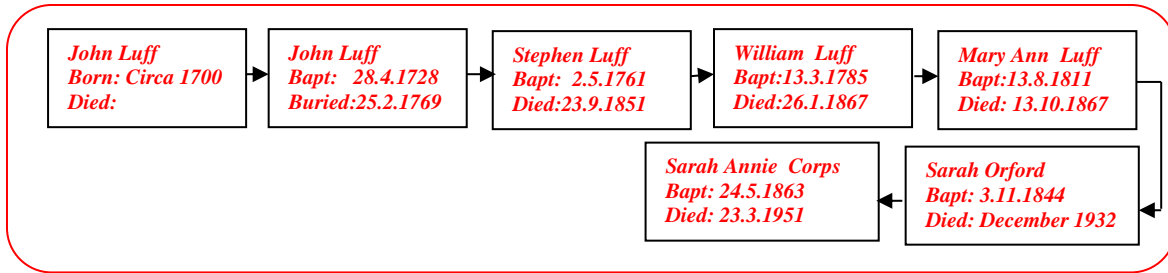

**Wilfred Frank Newman 1903 - 1989**

(The author's 3<sup>rd</sup> Cousin once removed)  
Web-site [www.mike-jl.co.uk](http://www.mike-jl.co.uk)

**Family Lineage:**

Wilfred Frank Newman was born in Wilmington, Kent, on 24<sup>th</sup> September, 1903. He was the son of Sarah Annie and Charles Newman.

Continued.....

The 1911 Census shows Wilfred, aged 7, and still living with his family at 11 Ladds Cottages, Wilmington, Dartford, Kent.

**CENSUS OF ENGLAND AND WALES, 1911.**

Number of Families 227  
(To be filled up by the Enumerator and returned.)