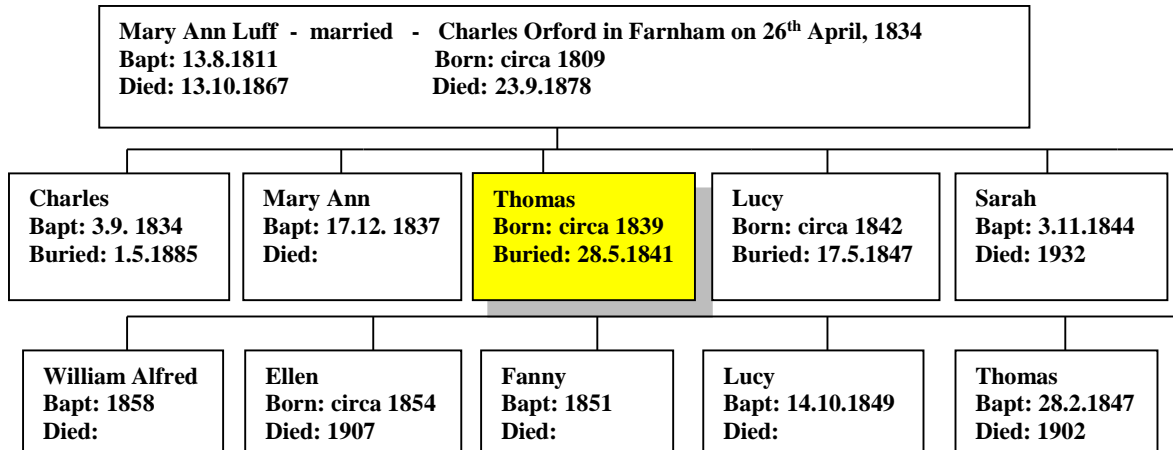

Thomas Orford 1839 - 1841

web-site www.mike-jl.co.uk

Family Lineage:

Thomas Orford was born in Farnham in 1839. He was the son of Mary Ann and Charles Orford.

Thomas Orford died and was buried in Farnham on 28.5.1841. He was 18 months old when he died.

BURIALS in the Parish of FARNHAM, in the County of SURREY, in the Year 1841.

Name.	Abode.	When buried.	Age.	By whom the Ceremony was performed.
Charles Lewis	Wickham	May 22	34	J. H. S. S. S.
No. 661				
John White	Wickham	May 24	23	R. S. S.
No. 662				
Henry - Roberts Montagu - Lewis	Wickham	May 26	70	R. S. S.
No. 663				
Thomas Beped	Wickham	May 28	1 1/2	R. S. S.
No. 664				
Charles Samuel	Wickham	June 2	47	R. S. S.
No. 665				
Francis Matthew	Downing Street	June 4	107	J. H. S. S.
No. 666				
Elizabeth Cooper	Post Lane	June 12	95	R. S. S.
No. 667				
Thomas Temple	Wickham	June 18	20	R. S. S.
No. 668				