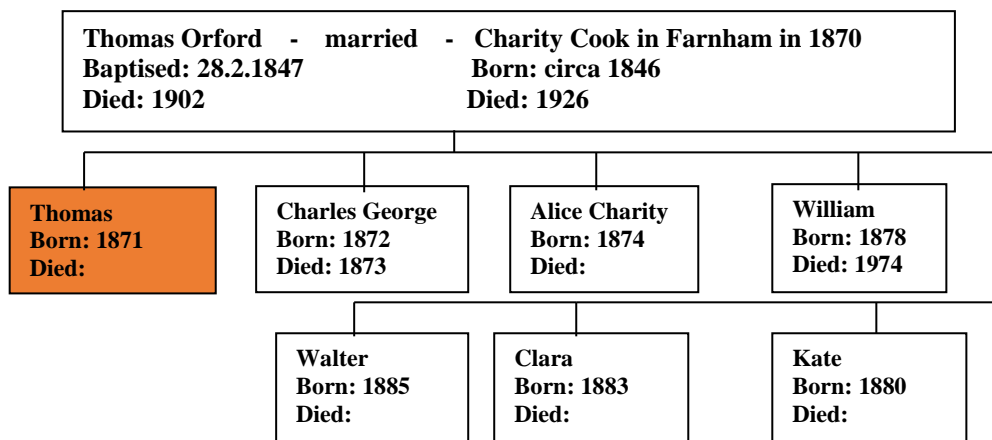

**Thomas Orford 1871 -**

*(The author's 2nd Cousin twice removed)*

*web-site [www.mike-jl.co.uk](http://www.mike-jl.co.uk)*

**Family Lineage:**

**Thomas Orford was born in Farnham 1871. He is the son of Thomas And Charity Orford.**

Continued.....

The 1891 Census shows Thomas, now aged 20, living with his family at 46 East Street, Farnham. Thomas is now employed as a Groom.

Administrative County of		The undermentioned Houses are situate within the boundaries of the													
Civil Parish of FARNHAM		Municipal Borough of		Municipal Ward of		Urban Sanitary District of FARNHAM		Town or Village or Hamlet of FARNHAM		Rural Sanitary District of		Parliamentary Borough or Division of <i>Southwold</i>		Ecclesiastical Parish or District of <i>St Andrew</i> at FARNHAM	
Code 1	2	3	4	5	6	7	8	9	10	11	12	13	14	15	16
No. of Inhabitants	ROAD, STREET, &c. and No. or NAME of HOUSE	HOUSES In-cluded in this Census	Number of Houses in the Street	NAME and Surname of each Person	RELATION to Head of Family	CON-DITION as to Marriage	AGE last Birthday of	SEX	PROFESSION or OCCUPATION	Employed	Number of Employed	Number of Unemployed	WHERE BORN	(1) Head and Family (2) Birth (3) Location, Tenure or Plot	
45	45 East St	1		Robert Orford	Head	Married	44	M	Letter Carrier	X			Surrey Farnham		
				Charity Orford	Wife	Married	34	F					Farnham		
				Thomas Orford	Son	Single	20	M	Groom				Farnham		
				William Orford	Son	Single	13	M	Groom				Farnham		
				Kate Orford	Daughter	Single	10	F	School				Farnham		
				Clara Orford	Daughter	Single	8	F	School				Farnham		
				Walter Orford	Son	Single	6	M	School				Farnham		
6	Total of Houses (not of Tenements with less than Five Rooms ...)	6	6	Total of Males and Females..				14	14						