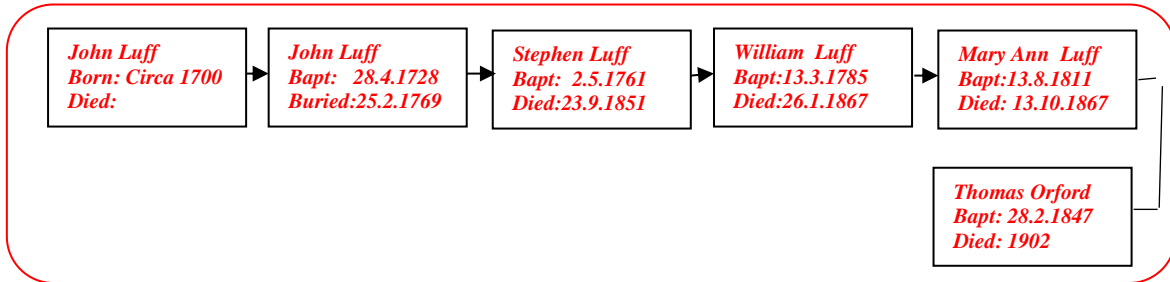

**Thomas Orford 1871 -**

*(The author's 2nd Cousin twice removed)*

*web-site [www.mike-jl.co.uk](http://www.mike-jl.co.uk)*

**Family Lineage:**

**Thomas Orford was born in Farnham 1871. He is the son of Thomas And Charity Orford.**

Continued.....

The 1891 Census shows Thomas, now aged 20, living with his family at 46 East Street, Farnham. Thomas is now employed as a Groom.

Administrative County of		The undermentioned Houses are situate within the boundaries of the													
Civil Parish of FARNHAM		Municipal Borough of		Municipal Ward of		Urban Sanitary District of FARNHAM		Town or Village or Hamlet of FARNHAM		Rural Sanitary District of		Parliamentary Borough or Division of <i>Southwold</i>		Ecclesiastical Parish or District of <i>St Andrew</i> at FARNHAM	
Code 1	2	3	4	5	6	7	8	9	10	11	12	13	14	15	16
No. of Inhabitants	ROAD, STREET, &c. and No. or NAME of HOUSE	HOUSES In-cluded in this Census	Number of Houses in the Street	NAME and Surname of each Person	RELATION to Head of Family	CON-DITION as to Marriage	AGE last Birthday of	SEX	PROFESSION or OCCUPATION	Employed	Number of Employed	Number of Unemployed	WHERE BORN	(1) Head and Family (2) Birth (3) Location, Tenure or Plot	
45	45 East St	1		Robert Orford	Head	Married	44	M	Letter Carrier	X			Surrey Farnham		
				Charity Orford	Wife	Married	34	F					Farnham		
				Thomas Orford	Son	Single	20	M	Groom				Farnham		
				William Orford	Son	Single	13	M	Groom				Farnham		
				Kate Orford	Daughter	Single	10	F	School				Farnham		
				Clara Orford	Daughter	Single	8	F	School				Farnham		
				Walter Orford	Son	Single	6	M	School				Farnham		
6	Total of Houses (not of Tenements with less than Five Rooms ...)	6	6	Total of Males and Females..				14	14						