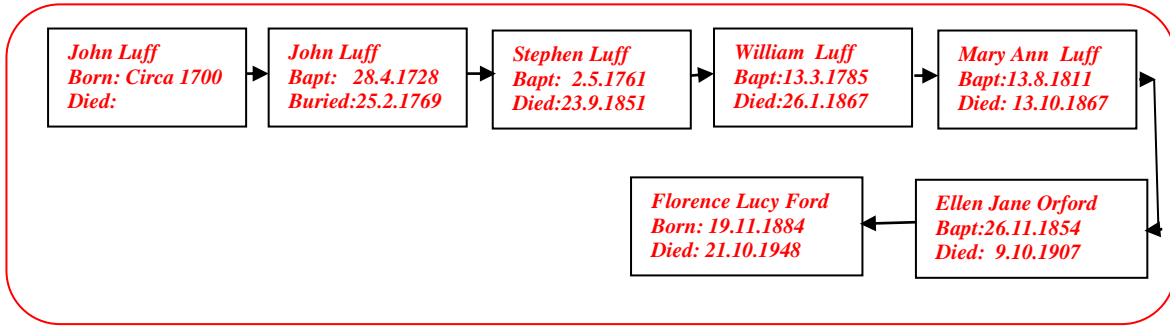

Muriel Knibbs 1909 - 2000

(The author's 3rd Cousin once removed)
web-site www.mike-jl.co.uk

Family Lineage:

Muriel Knibbs was born in Yorkshire on 22.8.1909. She is the daughter of Florence and George Knibbs.

The 1911 Census shows Muriel, aged 2, living with her family at 17 Ranmoor Road, Sheffield.

GENUS OF ENGLAND AND WALES, 1911.

Number of Families: 62
(To be filled up by the Enumerators and returned)

Before writing on this Schedule please read the Examples and the Instructions given on the other side of the paper, as well as the headings of the Columns. The entries should be written in Ink.

I declare that this Schedule is correctly filled up to the best of my knowledge and belief.

Signature: G. F. Knibbs
 Postal Address: 17 Ranmoor Road, Sheffield

Continued.....

The Electoral Register for 1937 shows Muriel living with her family at 91 Burman Road, Wath upon Dearne.