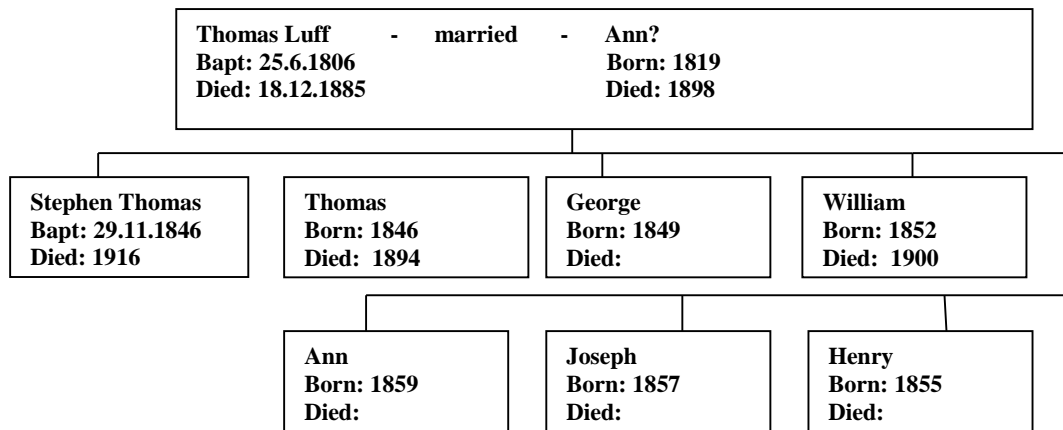

Lucy's father, Thomas, remarried and had a further family with his new wife Ann.

Lucy's father, Thomas Luff died on 18th December, 1885. He was living at Paradise Place, Westfield, Barnes at the time of his death.

I have no further information about Lucy at the present time.

Any information, comments or observations about this record, please go to my web page www.mike-jl.co.uk