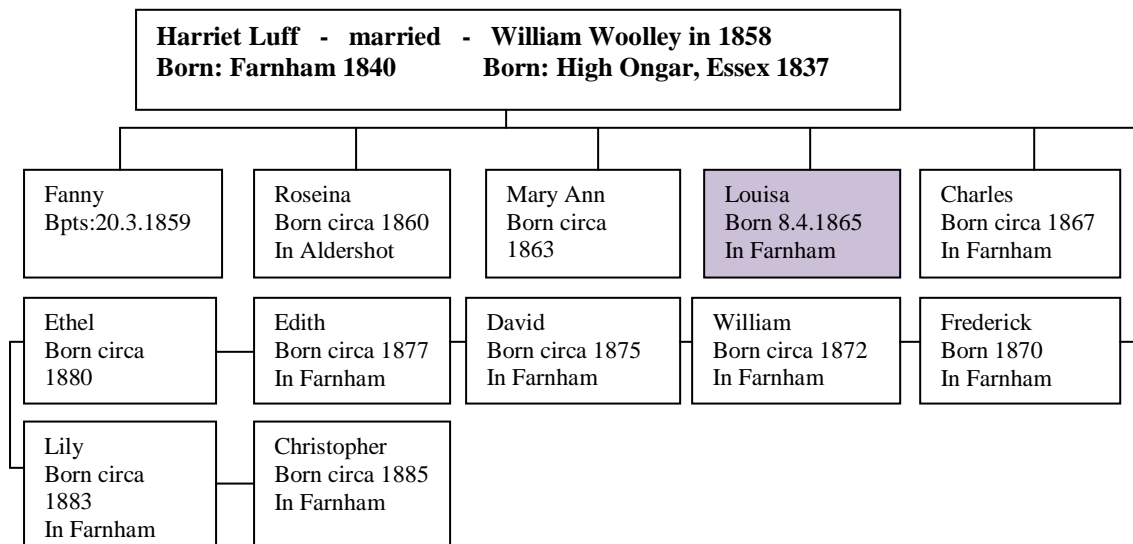

Louisa Woolley 1865 -

This is a history of Louisa Woolley (1865 -) and her families.

Any information, comments or observations on this records, please go to my Web page www.mike-jl.co.uk

Louisa Woolley was born in Farnham on 8th April, 1865. She was the daughter of Harriett and William Woolley.

It seems that Louisa had a relationship with 3 men but only married to two.

Louisa's first marriage was to Benjamin Henry Smith. They were married in Farnham in August 1887. This marriage produced 2 children.