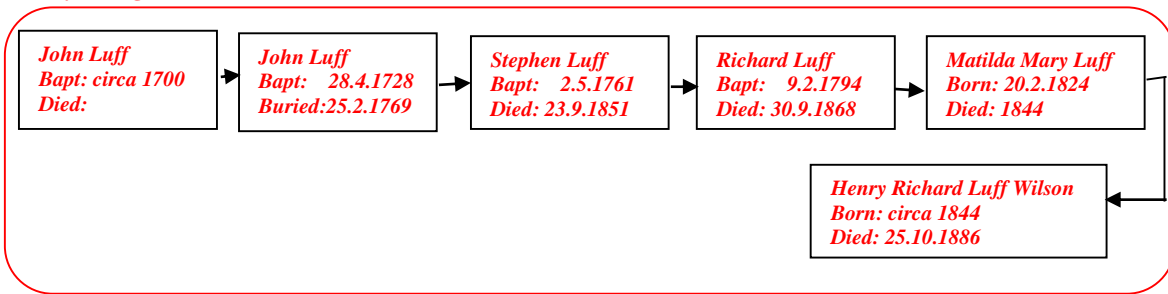

Harold Edwin Wilson 1882 - 1951

(The authors 3rd Cousin twice removed)
 Web-site: www.mike-jl.co.uk

Family Lineage:

Harold Edwin Wilson was born in Rotherhithe, Surrey on 10th April, 1882. He is the son of Henry and Marian Wilson. He was a twin with his sister Edith Grace.

Henry Richard Luff Wilson - married - Marian Stevens in London circa 1870
 Born: circa 1844 Born: 1850
 Died: 25.10.1886 Died: 1925

Continued.....

The 1911 Census shows Harold, aged 23, living at 25 Harbut Road, St Johns Hill, Battersea. He was living with his mother and Aunt. Harold was employed as a shop assistant.