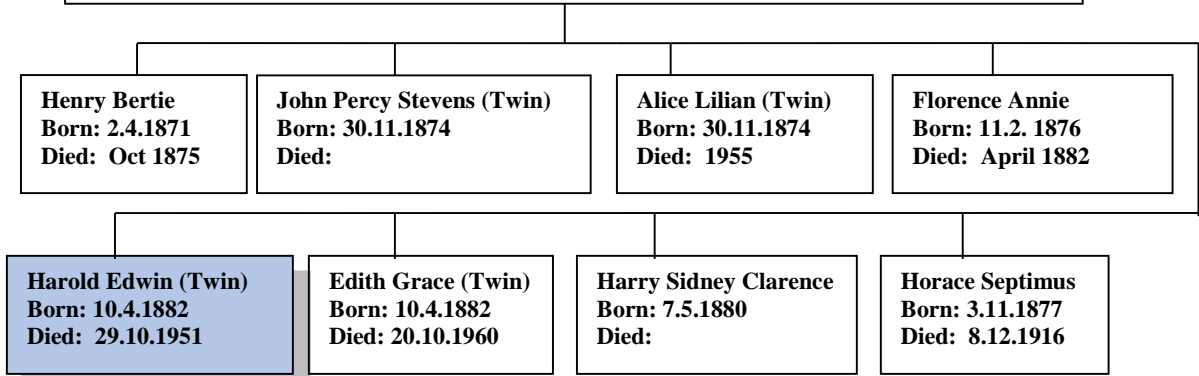

Harold Edwin Wilson 1882 - 1951

(The authors 3rd Cousin twice removed)
 Web-site: www.mike-jl.co.uk

Family Lineage:

Harold Edwin Wilson was born in Rotherhithe, Surrey on 10th April, 1882. He is the son of Henry and Marian Wilson. He was a twin with his sister Edith Grace.

Henry Richard Luff Wilson - married - Marian Stevens in London circa 1870
 Born: circa 1844 Born: 1850
 Died: 25.10.1886 Died: 1925

Continued.....

The 1911 Census shows Harold, aged 23, living at 25 Harbut Road, St Johns Hill, Battersea. He was living with his mother and Aunt. Harold was employed as a shop assistant.