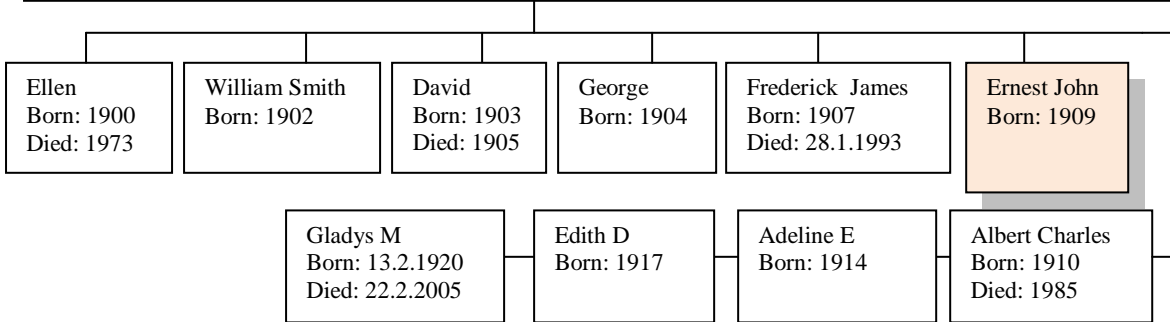

Ernest John Luff 1909 -

This is a history of Ernest John Luff (1909 -)

Any information, comments or observations on this records, please go to my Web page www.mike-jl.co.uk

Ernest John was born in Farnham in 1905. He was a son of George and Adeline Luff.

George Frederick Luff - married - Adeline Smith at Farnham Registry Office on 21.12.1903
Born: 1875 Born: In Acton 1882
Died: 20.9.1955

Extract from the 1911 Census taken on 2nd April, 1911 in Chelsea, London.

CENSUS OF ENGLAND AND WALES, 1911.

Number of Schedule 329
(To be filled up by the Enumerator and returned.)

Before writing on this Schedule please read the Examples and the Instructions given on the other side of the paper, as well as the headings of the Columns. The entries should be written in Ink.

The contents of the Schedule will be treated as confidential. Strict care will be taken that no information is disclosed with regard to individual persons. The returns are not to be used for proof of age, as in connection with Old Age Pensions, or for any other purpose than the preparation of Statistical Tables.

NAME AND SURNAME	RELATIONSHIP to Head of Family	AGE and SEX	PARTICULARS as to MARRIAGE		PROFESSION or OCCUPATION of Person aged ten years and upwards.		BIRTHPLACE of every person.	NATIONALITY of every Person born in a Foreign Country.	INFIRMITY.	
			State, for each Married Woman entered on this Schedule, the number of— Wife "Single," "Married," "Widow," "Divorced," "Separated," "Serving," "Other."	Children born alive to Person Married (If no children born alive write "None" in Column 7.) Total Children born alive Total Children who were born	Personal Occupation.	Industry or Service with which worker is connected. One distinct.				
George Luff	Head	36	Married	8	4	6	1	General Labourer 989	Chelsea, London	
Adeline Luff	Wife	28	Married	8	4	6	1	Wife of a General Labourer	Farnham Surrey	1905
Ellen Luff	Daughter	11	-	-	-	-	-	-	Acton Middlesex	1896
William Luff	Son	9	-	-	-	-	-	-	Wandsworth London	
George Luff	Son	6	-	-	-	-	-	-	Farnham Surrey	1905
James Luff	Son	4	-	-	-	-	-	-	Farnham Surrey	1907
Ernest Luff	Son	2	-	-	-	-	-	-	Farnham Surrey	1909
Charles Luff	Son	3 months	-	-	-	-	-	-	Chelsea London	

(To be filled up by the Enumerator.)

Family Size—		Total	
(1) All ages on this Schedule are entered in the return box column.	(2) I have entered the males and females in Columns 2 and 3 separately, and have entered their ages with the total number of persons.	(3) I have entered the number of persons in each of the various classes of persons in the Schedule which appeared to be children, and they appeared such as appeared to be persons.	(4) I have completed all entries in the Schedule which appeared to be children, and they appeared such as appeared to be persons.
Male	Female	Persons	
6	2	8	

(To be filled up by, or on behalf of, the Head of Family or other person in charge, or in charge of this dwelling.)

I declare that this Schedule is correctly filled up to the best of my knowledge and belief.

Signature: George Luff
Postal Address: 65, Riverside Road, Chelsea, London.

3 Rooms