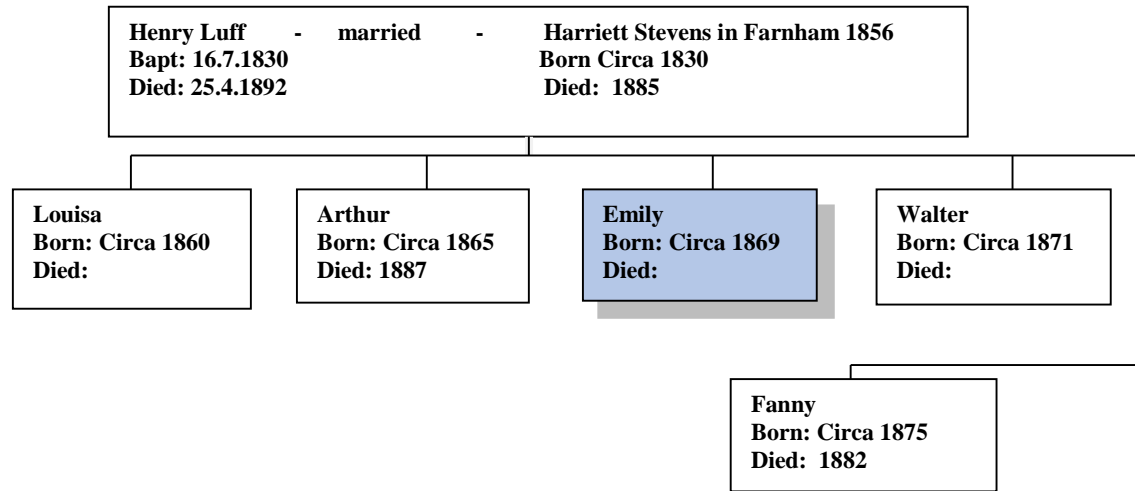

**Emily Luff 1869 -**

*(The author's 3<sup>rd</sup> Cousin thrice removed)*  
Web-site: [www.mike-jl.co.uk](http://www.mike-jl.co.uk)

**Family Lineage:**

Emily Luff was born in Farnham, circa 1869. She is the daughter of Henry and Harriett Luff.

Emily's mother, Harriet died in 1885. Her father Henry then remarried. His new wife was called Jane, and she was 10 years younger than him.

Continued.....

The 1891 Census shows Emily, now aged 22 and single, living in Bramley, Surrey, and employed as a Housemaid, also living with her is her sister Louisa, aged 31.