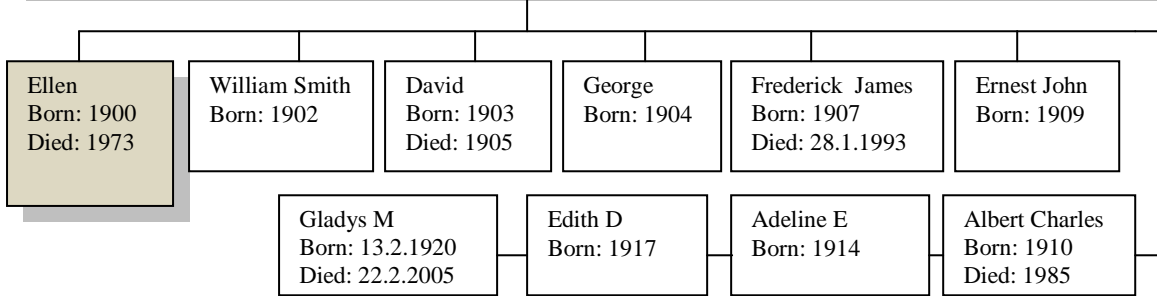

Ellen Luff 1900 - 1973

This is a history of Ellen Luff (1900 - 1973)

Any information, comments or observations on this records, please go to my Web page www.mike-jl.co.uk

Ellen Luff was born in Acton, Middlesex, circa 1900. She was the daughter of George and Adeline Luff.

George Frederick Luff - married - Adeline Smith at Farnham Registry Office on 21.12.1903
 Born: 1875 Born: In Acton 1882
 Died: 20.9.1955

Extract from the 1911 Census taken on 2nd April, 1911 in Chelsea, London.