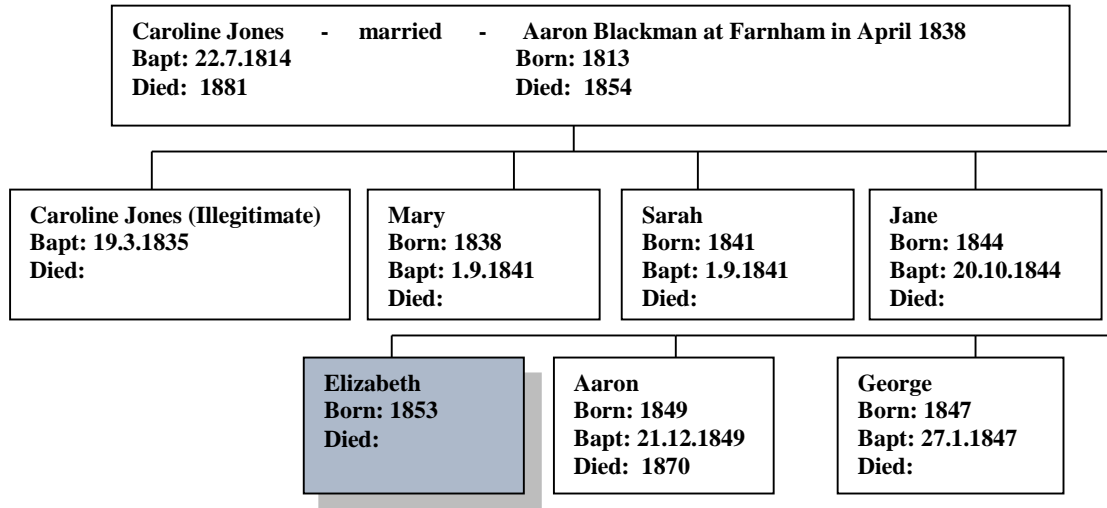

Elizabeth Blackman 1853 -

(The author's 3rd Cousin thrice removed)
Web-site: www.mike-jl.co.uk

Family Lineage:

Elizabeth Blackman was born in Farnham in 1853. She is the daughter of Caroline and Aaron Blackman.

Continued.....

The 1861 Census shows Elizabeth, aged 8, living with her widowed Mother in Colley Gardens, off West Street, Farnham.

The undermentioned Houses are situate within the boundaries of the

Parish (or Township) of	City or Municipal Borough of	Municipal Ward of	Parliamentary Borough of	Town of	Hamlet or Tything, &c., of	Ecological District of			
Farnham				Farnham					
No. of Schedule	Road, Street, &c., and No. or Name of House	HOUSES (Date of last Census)	Name and Surname of each Person	Relation to Head of Family	Condition	Age of	Rank, Profession, or Occupation	Where Born	Whether Blind, or Deaf and Dumb
	West St - Colley Gardens		Elizabeth Levey	Wife	Mar	26		Surrey, Surrey	
			William Do	Son		9	School	Surrey, Farnham	
			John Do	Son		1		Do	
88		1	John Rogers	Head	Mar	70	Publican	Do, Basingstoke	
89		1	William Boulden	Head	Widow	60	Charwoman	Do, Basingstoke	
90		1	John Benson	Head	Mar	39	School	Do, Basingstoke	
			Emma Do	Wife	Mar	25		Do	
			John Do	Son		3		Do	
93		1	William Gillies	Head	Mar	60	Bookbinder	Devonshire	
			John Do	Wife	Mar	53	Publican	Highgate, London	
94		1	James Benson	Head	Mar	30	W. School	Do, Basingstoke	
			John Do	Wife	Mar	58		Do, Basingstoke	
95		1	John White	Head	Mar	30	School	Surrey, Farnham	
			John Do	Wife	Mar	25		Do, Basingstoke	
96		1	John Blackman	Head	Mar	24	W. School	Surrey, Farnham	
			John Do	Wife	Mar	21		Do	
97		1	John Blackman	Head	Mar	35	School	Do	
			John Do	Wife	Mar	27		Do, Basingstoke	
98		1	Caroline Blackman	Head	Widow	46	Charwoman	Surrey, Farnham	
			Sarah Do	Daughter	Mar	19		Do	
			Jane Do	Daughter	Mar	16		Do	
			George Do	Son	Mar	14		Do	
			Aaron Do	Son	Mar	11	School	Do	
			Elizabeth Do	Daughter	Mar	8	School	Do	