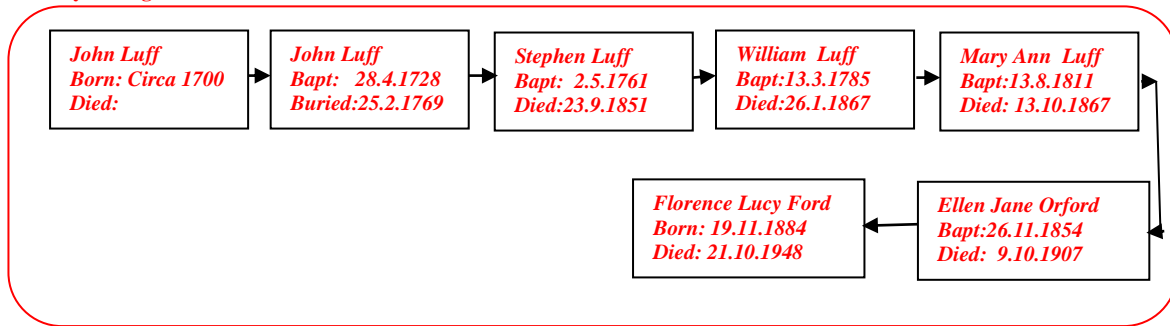

## Edward George Knibbs 1911 - 1993

(The author's 3rd Cousin once removed)  
web-site [www.mike-jl.co.uk](http://www.mike-jl.co.uk)

### Family Lineage:

Edward George Knibbs was born in Yorkshire on 23<sup>rd</sup> January 1911. He is the son of Florence and George Knibbs.

The Electoral Register for 1937 shows Edward living with his family at 91 Burman Road, Wath upon Dearne.

Edward George Knibbs married Kathleen Roper in June, 1936 at Wath upon Dearne, Yorkshire.

Edward George Knibbs - married - Born: 23.1.1911 Died: 1993	Kathleen Roper in June, 1936 at Wath on Deane, Yorkshire Born: 23.10.1913 Died: 18.9.1965
---	---

Edward died in December 1993.