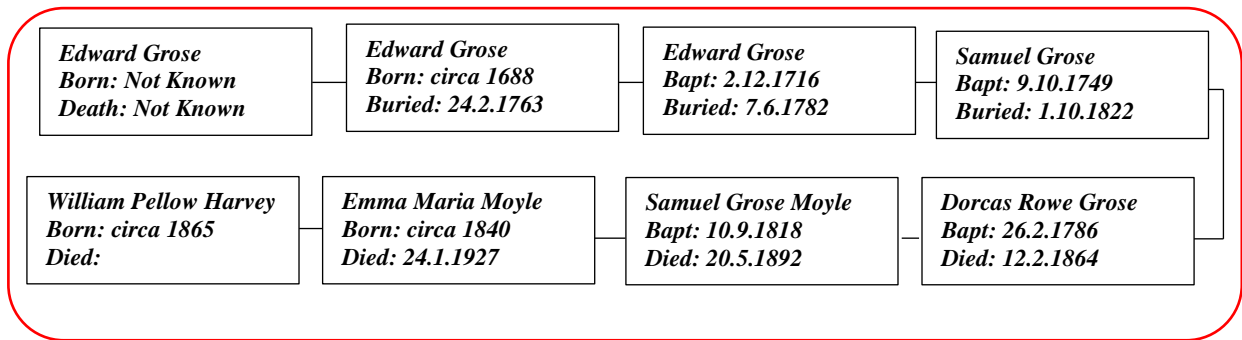

**Dorothy Pellow Harvey 1896 -**

(The author's 5<sup>th</sup> Cousin 1 x removed )  
 Web-site [www.mike-jl.co.uk](http://www.mike-jl.co.uk)

**Family Lineage:**

Dorothy Pellow Harvey was born circa 1896 in Canada. She is the daughter of William Pellow and Elizabeth Harvey.

It seems the family emigrated to Canada in the 1890's.

However, at some time the family returned to England.