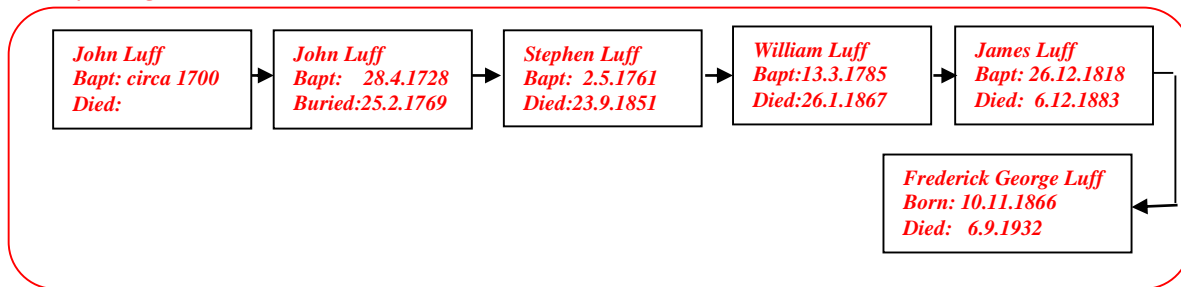

Beatrice Elizabeth Luff 1910 -web-site www.mike-jl.co.uk**Family Lineage:**

Beatrice Elizabeth was born in Farnham in 1910. She was a daughter of Frederick George and Jane Luff.

Continued.....

In 1911 the Census shows that Beatrice Elizabeth was living with her family at 1, Hillside Cottages, Heath End. Beatrice was 1 year old.

Extract from the 1911 Census taken on 2nd April, 1911 in Farnham, Surrey

CENSUS OF ENGLAND AND WALES, 1911.

Before writing on this Schedule please read the Examples and the Instructions given on the other side of the paper, as well as the headings of the Columns. The entries should be written in ink.