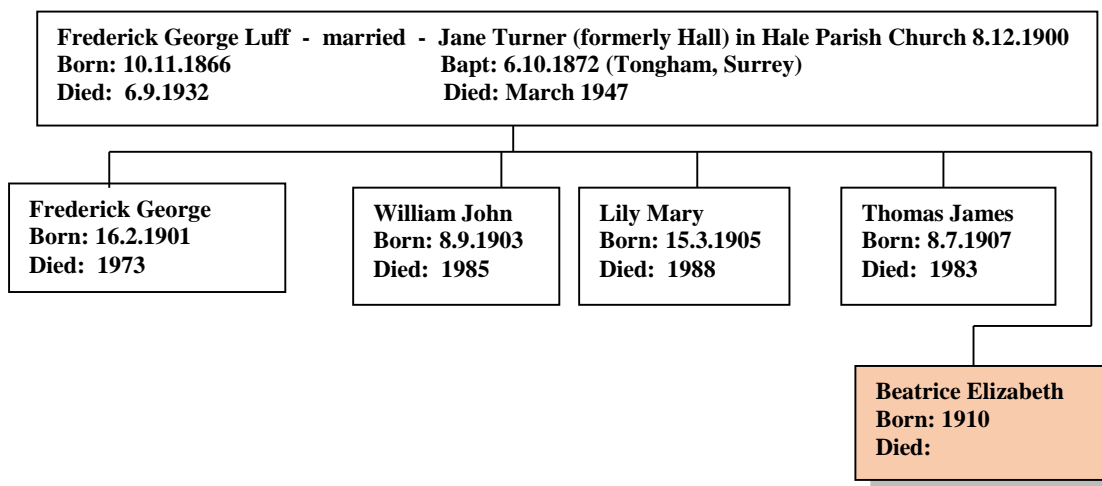

Beatrice Elizabeth Luff 1910 -web-site www.mike-jl.co.uk**Family Lineage:**

Beatrice Elizabeth was born in Farnham in 1910. She was a daughter of Frederick George and Jane Luff.

Continued.....

In 1911 the Census shows that Beatrice Elizabeth was living with her family at 1, Hillside Cottages, Heath End. Beatrice was 1 year old.

Extract from the 1911 Census taken on 2nd April, 1911 in Farnham, Surrey

CENSUS OF ENGLAND AND WALES, 1911.

Before writing on this Schedule please read the Examples and the Instructions given on the other side of the paper, as well as the headings of the Columns. The entries should be written in ink.