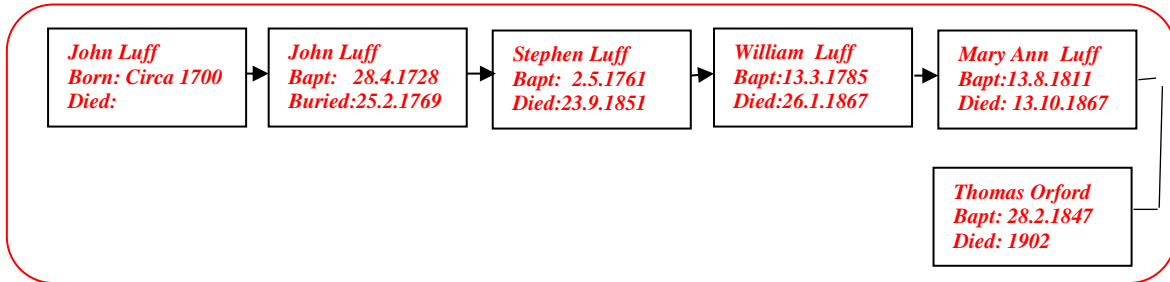

Alice Charity Orford 1874 -

*(The author's 2nd Cousin twice removed)
web-site www.mike-jl.co.uk*

Family Lineage:

Alice Charity Orford was baptised in Farnham on 10th May, 1874. She is the daughter of Thomas And Charity Orford.

In 1898 Alice married Ernest Legg in Kingston Upon Thames, Surrey.

In 1899 Alice was convicted of Larceny and sentenced to 4 months' hard labour.

I have still to researched the future life of Alice Legg (nee Orford).