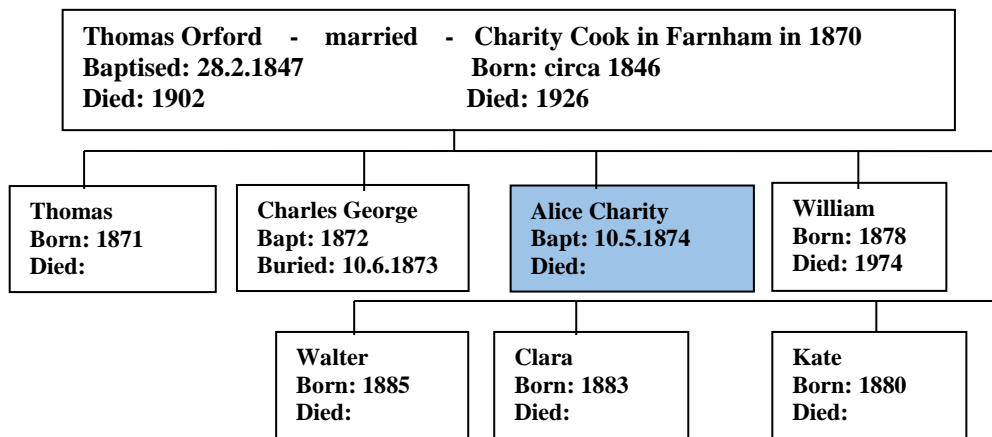

Alice Charity Orford 1874 -

*(The author's 2nd Cousin twice removed)
web-site www.mike-jl.co.uk*

Family Lineage:

Alice Charity Orford was baptised in Farnham on 10th May, 1874. She is the daughter of Thomas And Charity Orford.

In 1898 Alice married Ernest Legg in Kingston Upon Thames, Surrey.

In 1899 Alice was convicted of Larceny and sentenced to 4 months' hard labour.

I have still to researched the future life of Alice Legg (nee Orford).