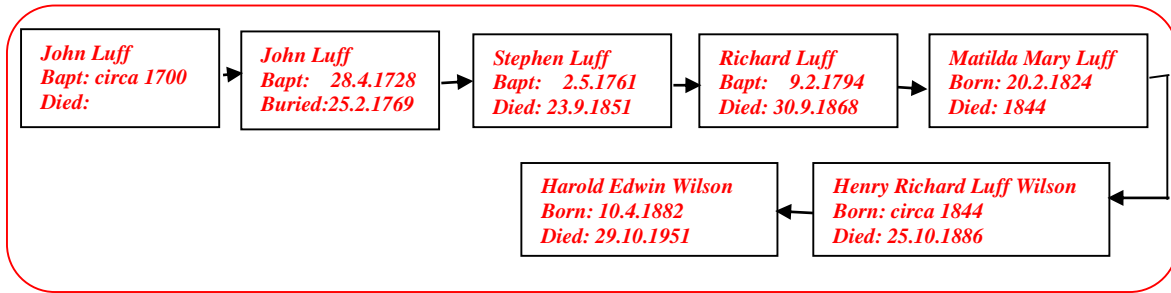

**Winifred Bessie Wilson 1919 - 2002**

*(The author's 4th Cousin once removed)*  
*Web-site: www.mike-jl.co.uk*

**Family Lineage:**

Winifred Bessie Wilson was born in Surrey on 13<sup>th</sup> March, 1919. She is the daughter of Harold and Elizabeth Wilson

From 1919 to 1930 the Electoral Registers show that Winifred's parents were living at 25 Harbut Road, St Johns Hill, Battersea.

Winifred died in Kettering, Northampton in July, 2002.