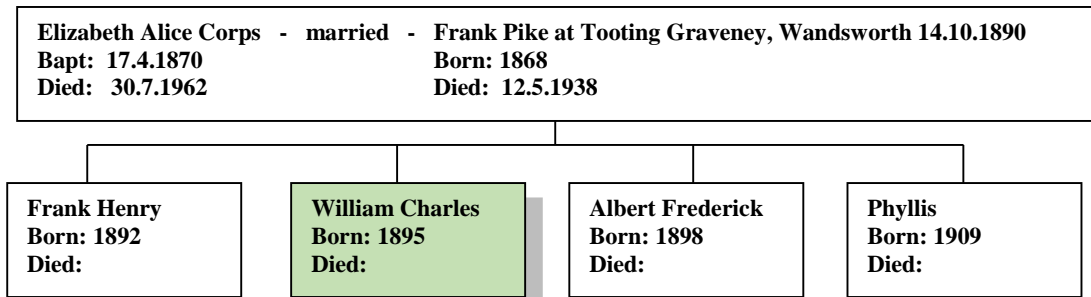

William Charles Pike 1895 -

web-site www.mike-jl.co.uk

Family Lineage:

William Charles Pike was born in Brixton in Surrey in 1895. He was the son of Frank and Elizabeth Pike.

Continued.....

The 1901 Census shows William Charles, aged 6, living with his family at 74, Silvermore, Lewisham.

Continued.....

The 1911 Census shows William Charles, now aged 16 and single, living with his family at 56 Rainham Road, Kensal Rise, London N W. Frank Henry Pike was employed as a general engineer.

CENSUS OF ENGLAND AND WALES, 1911.