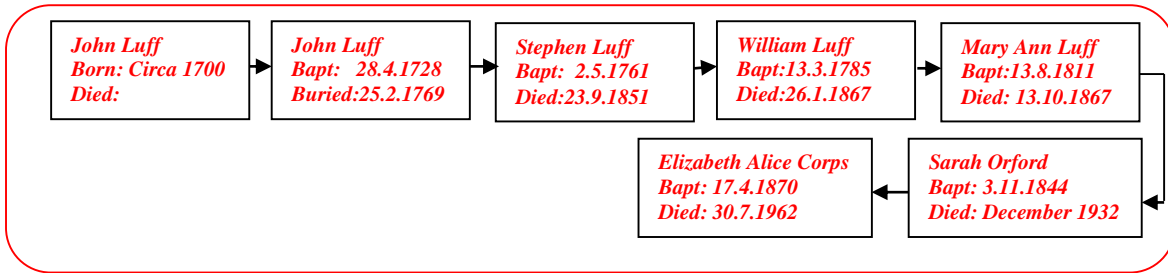

William Charles Pike 1895 -

web-site www.mike-jl.co.uk

Family Lineage:

William Charles Pike was born in Brixton in Surrey in 1895. He was the son of Frank and Elizabeth Pike.

Continued.....

The 1901 Census shows William Charles, aged 6, living with his family at 74, Silvermore, Lewisham.

Continued.....

The 1911 Census shows William Charles, now aged 16 and single, living with his family at 56 Rainham Road, Kensal Rise, London N W. Frank Henry Pike was employed as a general engineer.

CENSUS OF ENGLAND AND WALES, 1911.