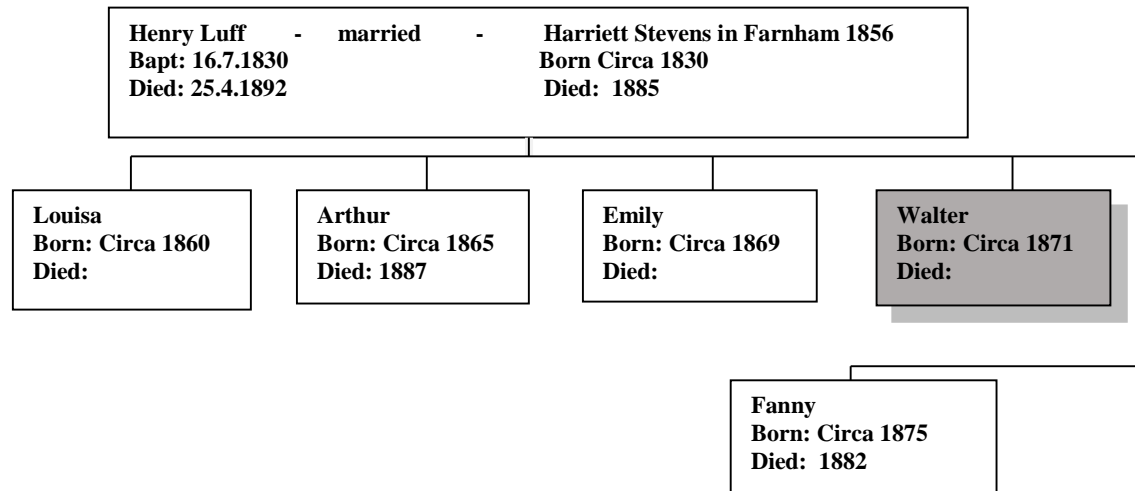

Walter Luff 1871 -

(The author's 3rd Cousin thrice removed)
Web-site: www.mike-jl.co.uk

Family Lineage:

Walter Luff was born in Farnham, circa 1871. He is the son of Henry and Harriett Luff.

Continued.....