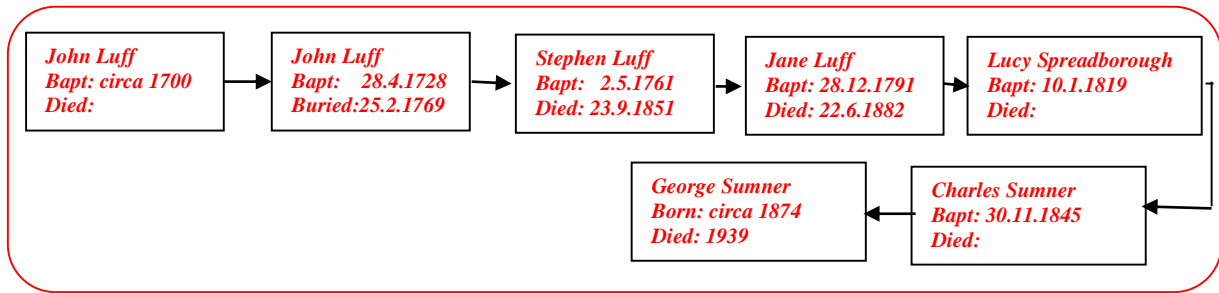

Violet Ellen Winifred Sumner 1903 -

(The author's 4th Cousin once removed)
 Web site: www.mike-jl.co.uk

Family Lineage:

Violet E W Sumner was born in Bermondsey, Surrey in 1903. She is the daughter of George and Ellen Sumner.

Continued.....

The Electoral Register shows that Violet and her husband lived at 17, Fenwick Road, Camberwell, from 1927 to 1930.

The couple lived with Violet's father from 1931 to 1932, at 91, Pages Walk, Bermondsey.

According to the Electoral Register, Violet and Alfred moved, with their 2 children, to 9 Horton Road, Hillingdon.

The Register shows them again living with Violets father, George, in 1936.

Violet's father, George, died in 1939 while living at 91 Pages Walk, Bermondsey.