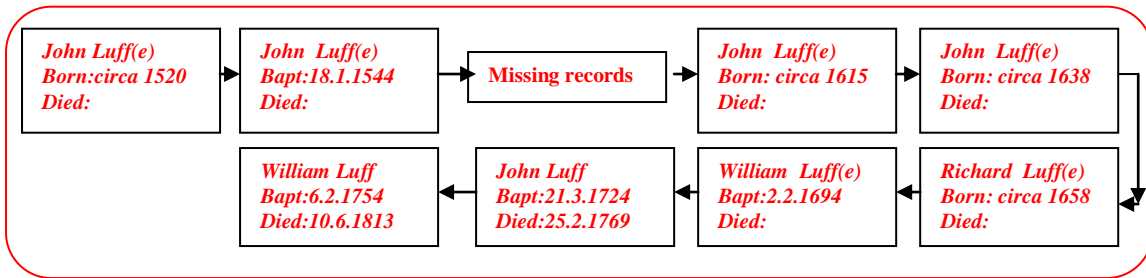

## Thomas Luff 1791 -

### Family Lineage:

Thomas Luff, son of William and Mary Luff, was born in Haslemere Parish, Surrey, on 24<sup>th</sup> April 1791.

Source: Haslemere Parish Records ref. 6906067

I have no further information about Thomas Luff.