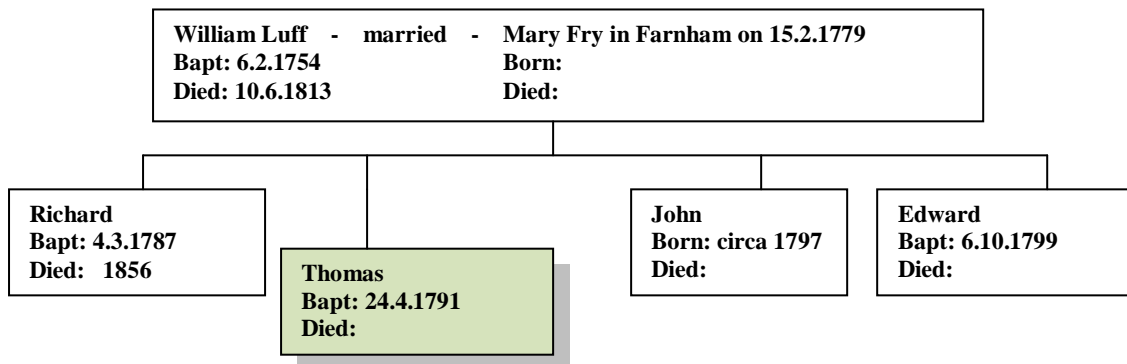

## Thomas Luff 1791 -

### Family Lineage:

Thomas Luff, son of William and Mary Luff, was born in Haslemere Parish, Surrey, on 24<sup>th</sup> April 1791.

Source: Haslemere Parish Records ref. 6906067

I have no further information about Thomas Luff.