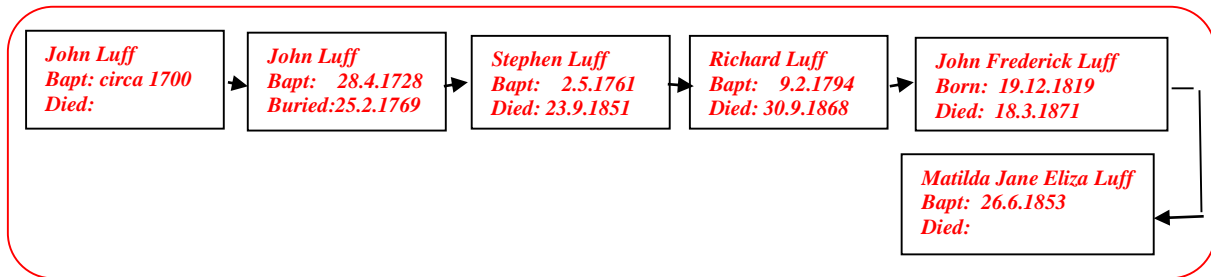

Stuart James L Newing 1881 - 1881

(The author's 3rd Cousin twice removed)
Web-site: www.mike-jl.co.uk

Family Lineage:

Stuart James L Newing was born in 1881 at Elham, Kent. He is the son of Matilda and James Newing.

Stuart Newing died in July 1881.