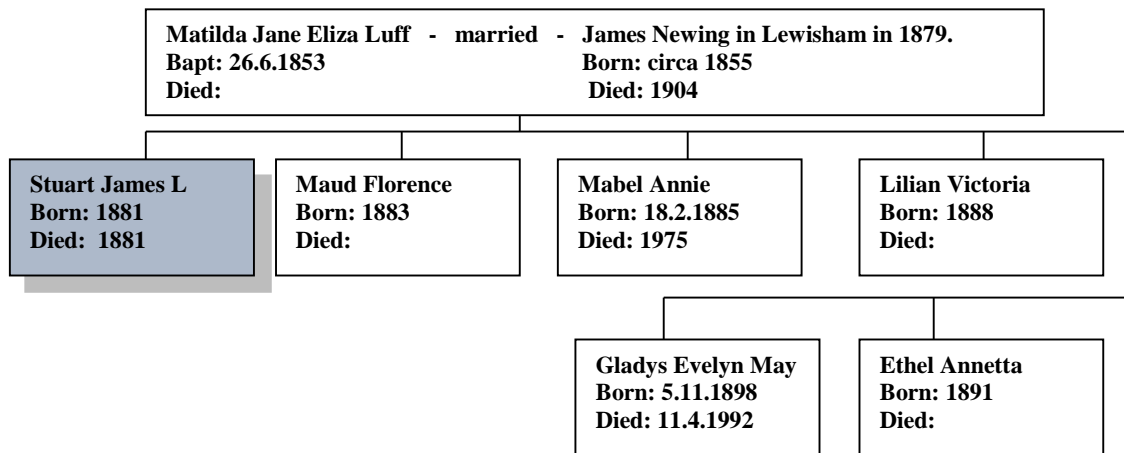

Stuart James L Newing 1881 - 1881

(The author's 3rd Cousin twice removed)
Web-site: www.mike-jl.co.uk

Family Lineage:

Stuart James L Newing was born in 1881 at Elham, Kent. He is the son of Matilda and James Newing.

Stuart Newing died in July 1881.