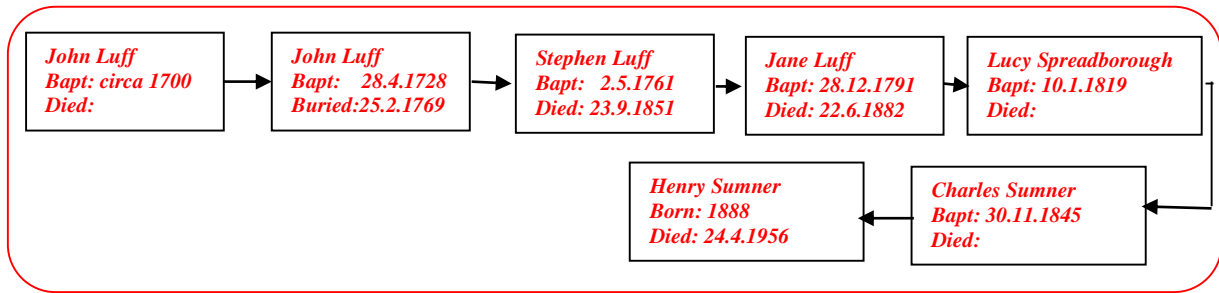

**Stanley Henry Charles Sumner 1915 - 1996**

*(The author's 4<sup>th</sup> Cousin once removed)*  
Web site: [www.mike-jl.co.uk](http://www.mike-jl.co.uk)

**Family Lineage:**

Stanley Henry Charles Sumner was born in Camberwell, Surrey in 1915. He is the son of Henry and Ethel Sumner.

The Electoral Register for 1939 shows Stanley Henry Charles Sumner living with his parents and future wife (Alice Louisa Marjoram) at 16, Staveley Road, Peckham.

Stanley Henry Charles Sumner married Alice Louisa Marjoram in Camberwell, Surrey in 1941.

Stanley Henry Charles Sumner died in Southampton, Hampshire in April, 1996.