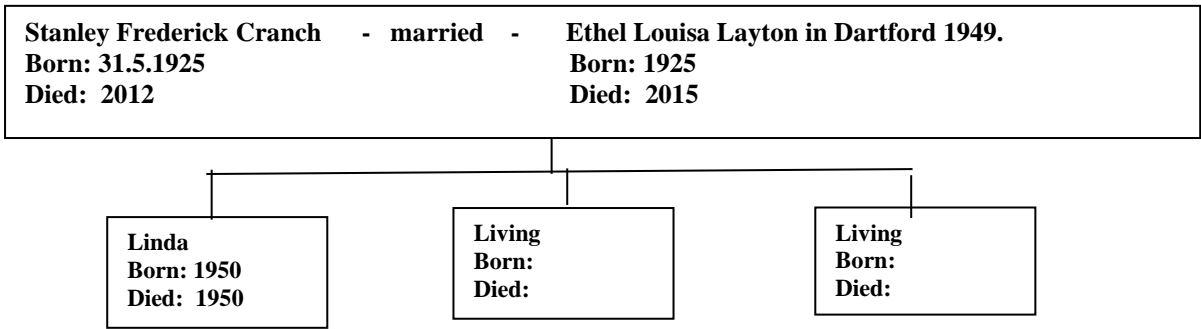

**Lucy Agnes Petty - married - Frederick George Cranch at All Saints Church, Belvedere 7.9.1907**  
**Born: 4.11.1882** **Born: 1877**  
**Died: 6.3.1931** **Died: 9.12.1952**

Continued.....

Stanley Frederick Cranch married Ethel Louisa Layton in Dartford, Kent. Circa December 1949.