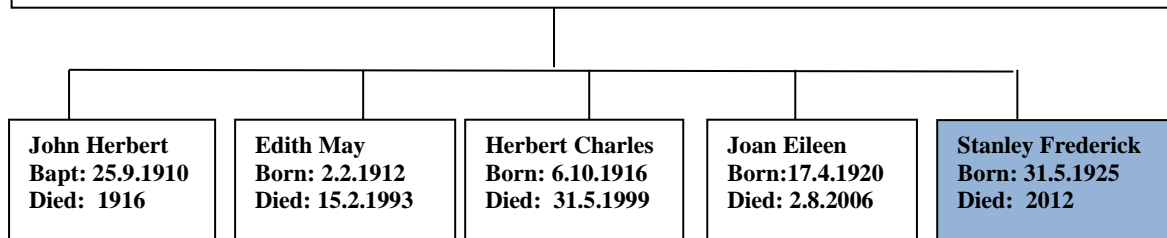

**Stanley Frederick Cranch 1925 - 2012**

(The author's 3rd Cousin once removed)  
web-site [www.mike-jl.co.uk](http://www.mike-jl.co.uk)

**Family Lineage:**

Stanley Frederick Cranch was born on 31<sup>st</sup> May, 1925 and baptised at All Saints Belvedere, Kent on 30<sup>th</sup> August, 1925. He is the son of Lucy and Frederick Cranch.

Page 64

BAPTISMS solemnized in the Parish of <i>Belvedere</i> in the County of <i>Kent</i> in the Year 1925						
When Baptized.	Child's Christian Name.	Parents Name.		Abode.	Quality, Trade, or Profession.	By whom the Ceremony was performed.
		Christian.	Surname.			
<i>1925</i> <i>June</i> <i>26<sup>th</sup></i> <i>23<sup>rd</sup></i> <i>1925</i>	<i>Lynda</i> <i>Barbara</i>	<i>Rupert</i> <i>Guy</i> <i>Barbara</i>	<i>Knott</i>	<i>101. High Street</i> <i>Sittingbourne</i> <i>Kent</i>	<i>Engineer</i>	<i>M Hartwright</i> <i>Rear</i>
<i>1925</i> <i>August</i> <i>27<sup>th</sup></i> <i>1925</i>	<i>Peter</i> <i>Cordon</i>	<i>John</i> <i>Walter</i> <i>Eric</i> <i>Kathleen</i>	<i>Crowhurst</i>	<i>Ugie Bank</i> <i>Wroforich Rd</i> <i>Abbey Wood</i>	<i>Engineer</i>	<i>M Hartwright</i> <i>Rear</i>
<i>1925</i> <i>August</i> <i>30<sup>th</sup></i> <i>1925</i>	<i>Stanley</i> <i>Frederick</i>	<i>Frederick</i> <i>George</i> <i>Lucy</i> <i>Agnes</i>	<i>Cranch</i>	<i>17 Stanure Rd,</i> <i>Belvedere.</i>	<i>Blacksmith</i>	<i>A.S. Hartwright</i>

**Lucy Agnes Petty - married - Frederick George Cranch at All Saints Church, Belvedere 7.9.1907**  
**Born: 4.11.1882** **Born: 1877**  
**Died: 6.3.1931** **Died: 9.12.1952**

Continued.....

Stanley Frederick Cranch married Ethel Louisa Layton in Dartford, Kent. Circa December 1949.