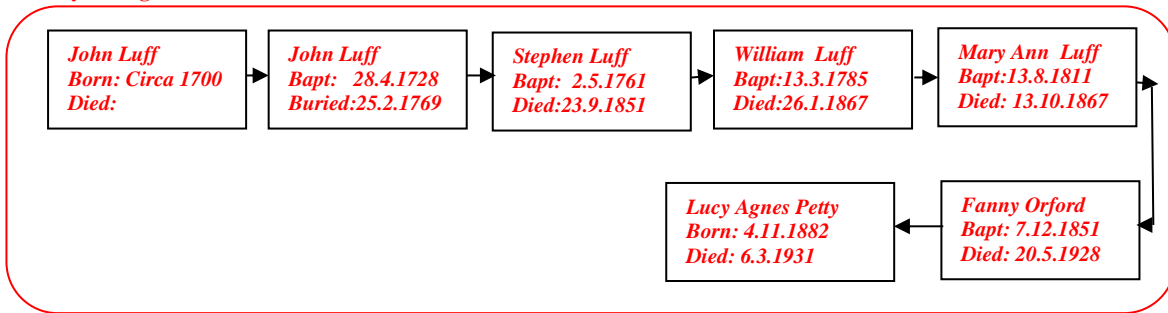

**Stanley Frederick Cranch 1925 - 2012**

(The author's 3rd Cousin once removed)  
web-site [www.mike-jl.co.uk](http://www.mike-jl.co.uk)

**Family Lineage:**

Stanley Frederick Cranch was born on 31<sup>st</sup> May, 1925 and baptised at All Saints Belvedere, Kent on 30<sup>th</sup> August, 1925. He is the son of Lucy and Frederick Cranch.

Page 64

BAPTISMS solemnized in the Parish of <i>Belvedere</i> in the County of <i>Kent</i> in the Year 1925						
When Baptized.	Child's Christian Name.	Parents Name.		Abode.	Quality, Trade, or Profession.	By whom the Ceremony was performed.
		Christian.	Surname.			
<i>1925</i> <i>June</i> <i>26<sup>th</sup></i> <i>23<sup>rd</sup></i> <i>1925</i>	<i>Lynda</i> <i>Barbara</i>	<i>Rupert</i> <i>Guy</i> <i>Barbara</i>	<i>Knott</i>	<i>101. High Street</i> <i>Sittingbourne</i> <i>Kent</i>	<i>Engineer</i>	<i>M Hartwright</i> <i>Rear</i>
<i>1925</i> <i>August</i> <i>27<sup>th</sup></i> <i>1925</i>	<i>Peter</i> <i>Cordon</i>	<i>John</i> <i>Walter</i> <i>Eric</i> <i>Kathleen</i>	<i>Crowhurst</i>	<i>Ugie Bank</i> <i>Wroforich Rd</i> <i>Abbey Wood</i>	<i>Engineer</i>	<i>M Hartwright</i> <i>Rear</i>
<i>1925</i> <i>August</i> <i>30<sup>th</sup></i> <i>1925</i>	<i>Stanley</i> <i>Frederick</i>	<i>Frederick</i> <i>George</i> <i>Lucy</i> <i>Agnes</i>	<i>Cranch</i>	<i>17 Stanure Rd,</i> <i>Belvedere.</i>	<i>Blacksmith</i>	<i>A.S. Hartwright</i>

**Lucy Agnes Petty - married - Frederick George Cranch at All Saints Church, Belvedere 7.9.1907**  
**Born: 4.11.1882** **Born: 1877**  
**Died: 6.3.1931** **Died: 9.12.1952**

Continued.....

Stanley Frederick Cranch married Ethel Louisa Layton in Dartford, Kent. Circa December 1949.