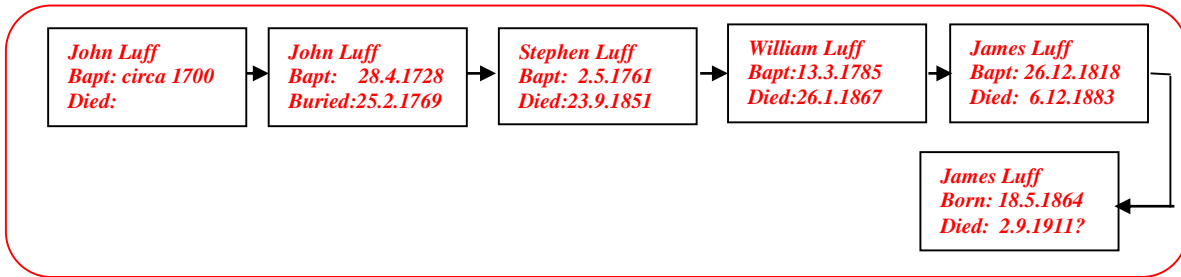

Sarah Luff 1892 - 1894

web-site www.mike-jl.co.uk

Family Lineage:

Sarah Luff was born in Farnham on 7th September, 1892. She was the daughter of James and Maria Luff.
(Source: Official Birth certificate)

Sarah died of bronchitis at Hale, Farnham on 12th June, 1894. (Source: Official Death certificate)