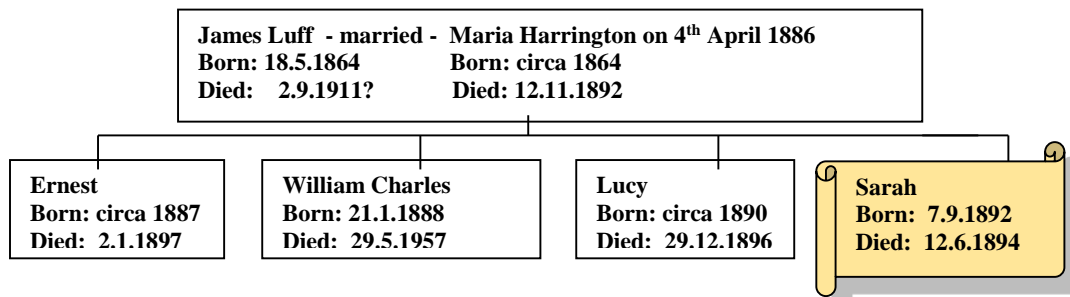

Sarah Luff 1892 - 1894

web-site www.mike-jl.co.uk

Family Lineage:

Sarah Luff was born in Farnham on 7th September, 1892. She was the daughter of James and Maria Luff.
(Source: Official Birth certificate)

Sarah died of bronchitis at Hale, Farnham on 12th June, 1894. (Source: Official Death certificate)