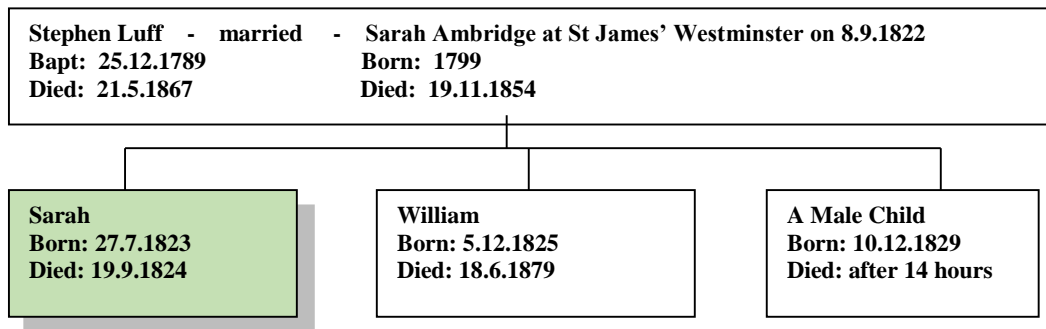

Sarah Luff died on 19th September, 1824. Her date of death has been provided by family relatives I have been unable to find a burial record in this country.