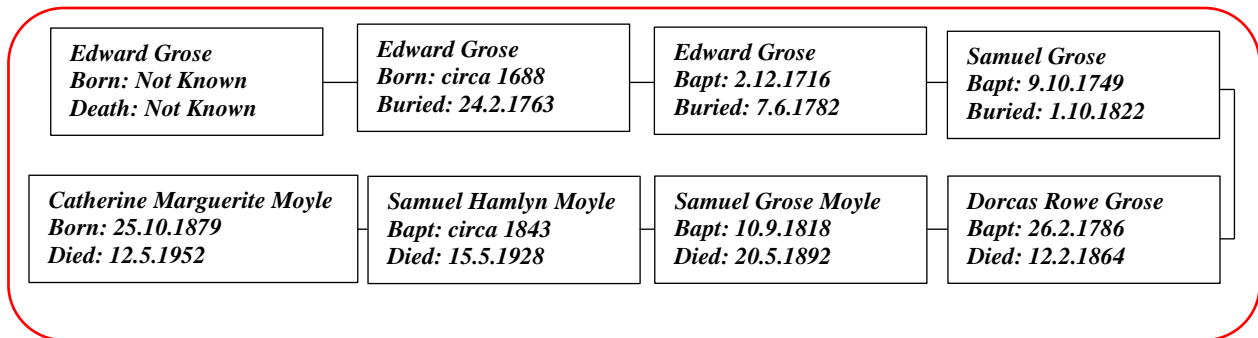

## Roland Norman Moyle Greathead 1904 - 1979

(The author's 5th Cousin 1 x removed )  
Web-site [www.mike-jl.co.uk](http://www.mike-jl.co.uk)

### Family Lineage:

Roland Norman Moyle Greathead was born in Aston, Warwickshire on 11<sup>th</sup> May, 1904. He is the son of Catherine Marguerite Moyle Greathead and John Thomas Greathead.

Continued.....

The 1911 Census shows Roland aged 6, and living with his family in Anchorage Road, Sutton Coldfield, Warwickshire.

**CENSUS OF ENGLAND AND WALES, 1911.**

Number of Schedule 426  
(To be filled up by the Enumerator)