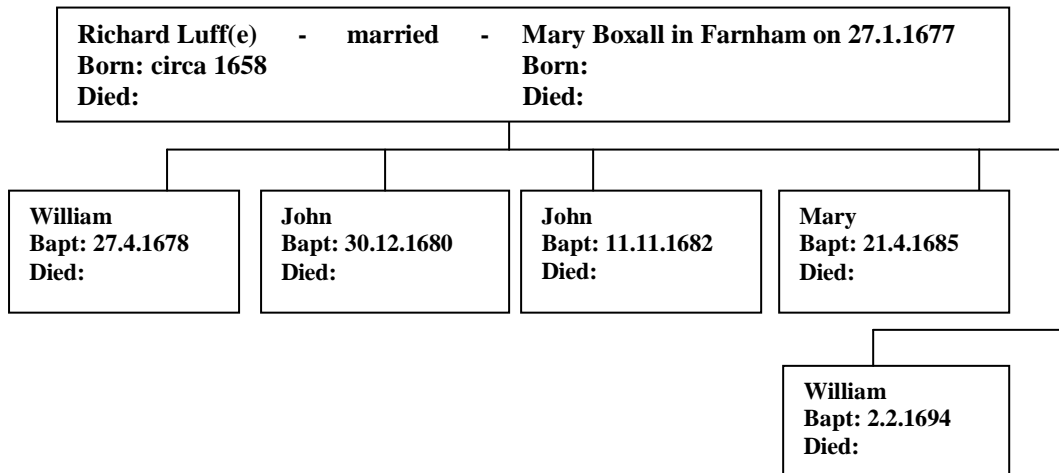

Richard Luff(e) circa 1658

Family Lineage:

Richard Luff was born circa 1658. I believe he was the son of John and Mary Luff(e).

I do not have complete evidence that this Richard Luff(e) is my direct ancestor, but using the dates, family Christian names and location it is certainly possible that he is an ancestor.

There is a record of a Richard Luff(e) marrying Mary Boxall in Farnham on 27th January, 1677.
(Source: St Andrew's Church records, Farnham)

Continued.....

St Andrew's Church, Farnham, Surrey.

St Andrew's Parish Records record that William the son of Richard Luff (unclear from extract whether the spelling is Luff or Luffe), was baptised on 27th April, 1678. As below: