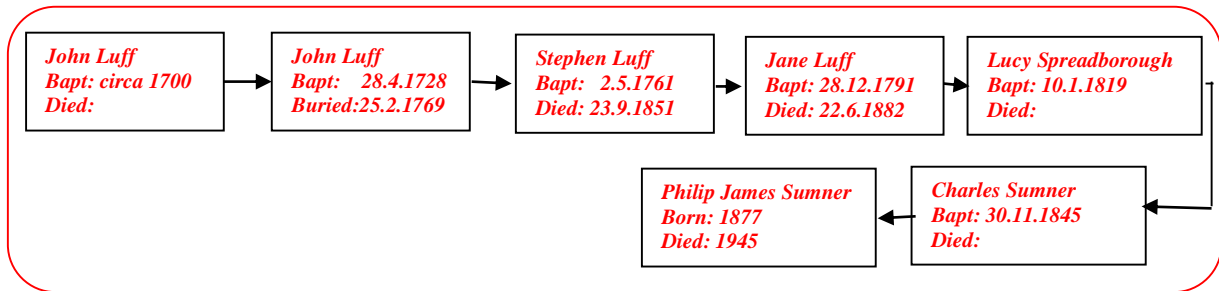

**Philip Charles Sumner 1909 - 1963**

*(The author's 4<sup>th</sup> Cousin once removed)*  
Web-site: [www.mike-jl.co.uk](http://www.mike-jl.co.uk)

**Family Lineage:**

Philip Charles Sumner was born in Old Kent Road, London in 1909. He is the son of Philip and Lena Sumner.

The Electoral Registers from 1931 to 1936 show Philip Charles Sumner living with her parents at 41, Willow Walk, Bermondsey.

Philip Charles Sumner married Sylvia M E Buckeridge in Lewisham in 1938.

I cannot find any reference to children of this marriage.

The Electoral Registers from 1945 to 1948 show Philip and Sylvia Sumner living at 4, Lois Deive, Spelthorne, Middlesex.

From 1949 to 1955 the couple were living at 74, Avondale Avenue, Spelthorne, Middlesex.

Philip Charles Sumner died in Birmingham on 16<sup>th</sup> August, 1963.