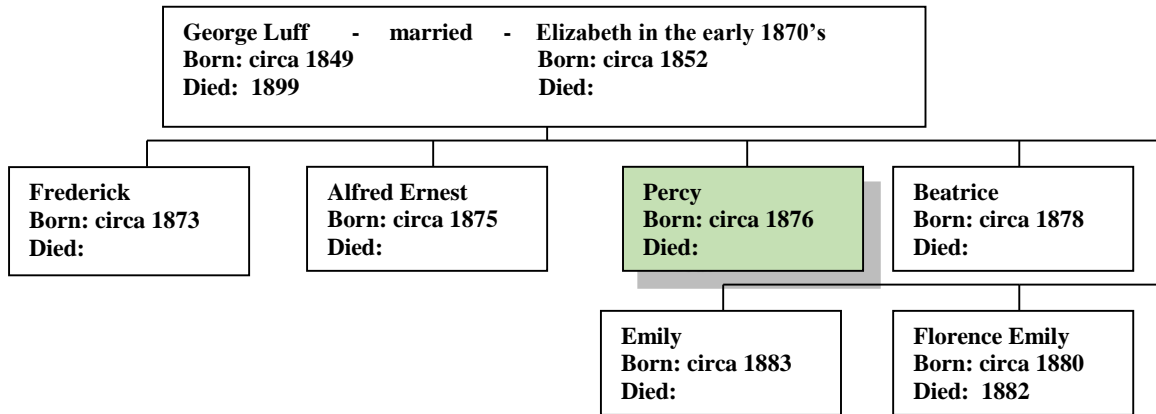

Percy Luff 1876 -

Web page www.mike-jl.co.uk

Family Lineage:

Percy Luff was born in Hammersmith, Middlesex in 1876. He was the son of George and Elizabeth Luff.

Continued.....

The 1881 Census shows Percy, aged 5, and living with his family at 17 Dalling Road, Hammersmith.