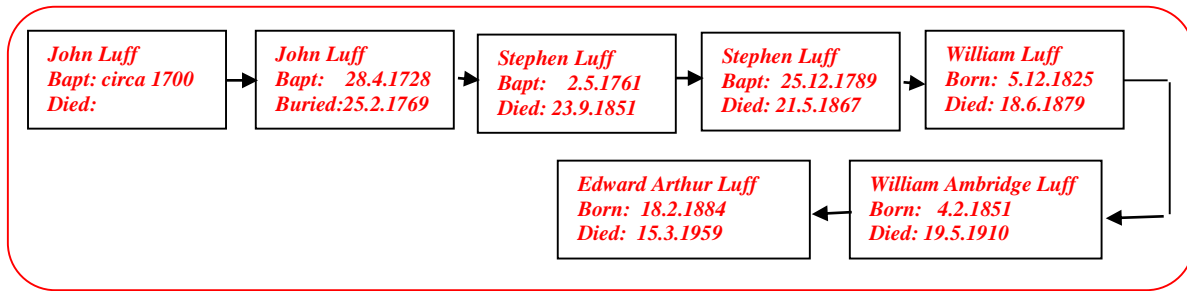

Pearl Margaret Luff 1923 - 2004

(4th Cousin once removed)
Web-site: www.mike-jl.co.uk

Family Lineage:

Pearl Margaret was born in Guernsey on 21st January, 1923 (Source: *Guernsey Family Historian*). She was the daughter of Edward Arthur and Julia Luff.

Pearl Margaret Luff was caught and fined for swimming a restricted area of Guernsey during the German Occupation.

Pearl Margaret remained single. She died in Guernsey in 2004.