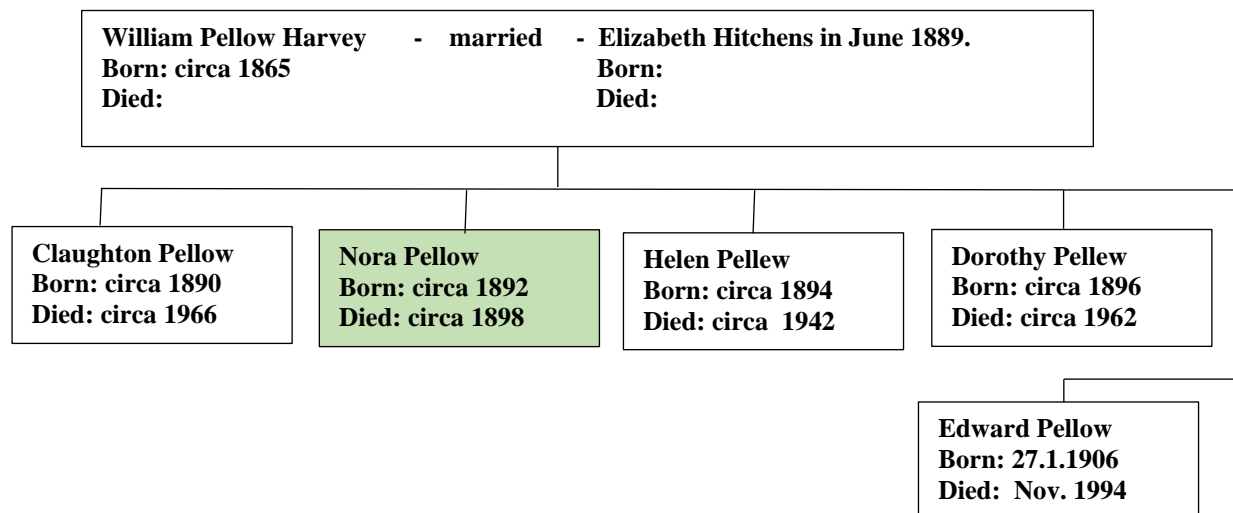

## Nora Pellow Harvey 1892 - 1898

(The author's 5<sup>th</sup> Cousin 1 x removed )  
Web-site [www.mike-jl.co.uk](http://www.mike-jl.co.uk)

### Family Lineage:

Nora Pellow Harvey was born circa 1892 in Canada. She is the daughter of William Pellow and Elizabeth Harvey.

It seems the family emigrated to Canada in the 1890's. Nora died in Canada in 1898.