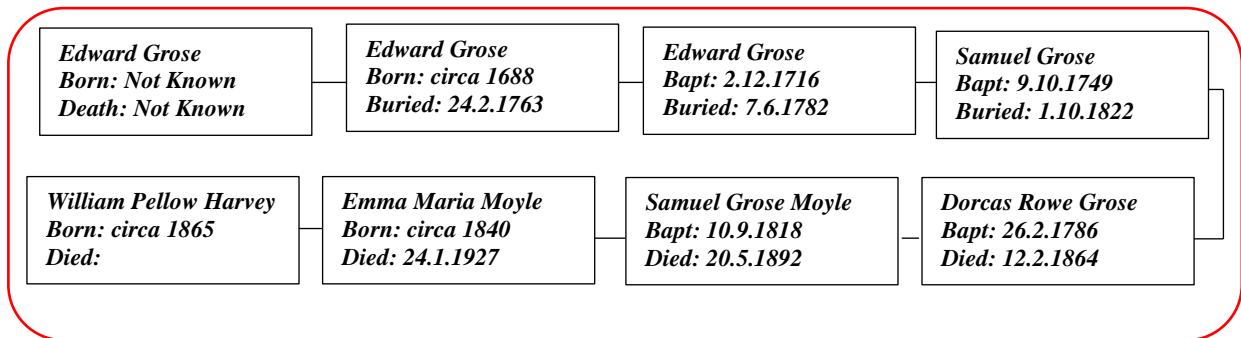

## Nora Pellow Harvey 1892 - 1898

(The author's 5<sup>th</sup> Cousin 1 x removed )  
Web-site [www.mike-jl.co.uk](http://www.mike-jl.co.uk)

### Family Lineage:

Nora Pellow Harvey was born circa 1892 in Canada. She is the daughter of William Pellow and Elizabeth Harvey.

It seems the family emigrated to Canada in the 1890's. Nora died in Canada in 1898.