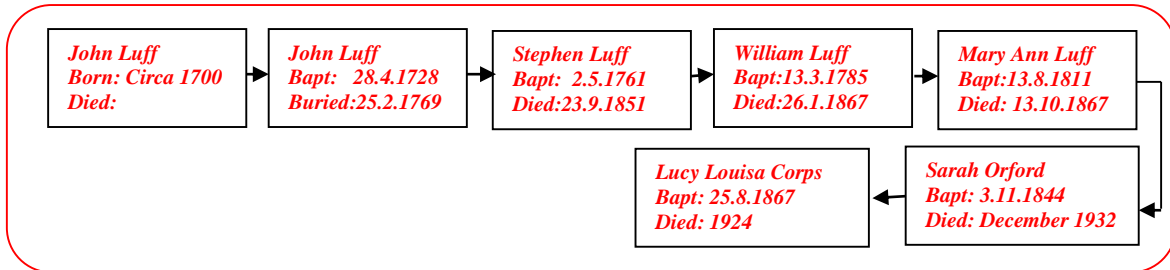

Family Lineage:

Nellie Alice Smither was born in Farnborough, Hampshire in 1897. She was the daughter of Lucy and Edward Smither.

Continued.....

The 1901 Census shows Nellie, aged 3, living with her family at 255, St Johns Road, Walthamstow, Essex.

Name	Position in House	Condition	Age/Sex	Profession	Birth Place
Edward W Smithers	Head	Married	30 Male	Plumber	Farrington
Lucy L Smithers	Wife	Married	33 F/male		Farnham, Surrey
Nellie Smithers	Daughter		3 F/male		Farnborough, Hants
Edward Smithers	Son		2 Male		Walthamstow, Essex
Leonard Smithers	Son		3mths Male		Walthamstow, Essex

Continued.....

The 1911 Census shows Nellie, now aged 13, and living with her family at 2 Royston Parade, Royston Avenue, Chingford Road, Essex.

CENSUS OF ENGLAND AND WALES, 1911.

Number of Schedule, **23**
(To be filled up by the Enumerator after completion)