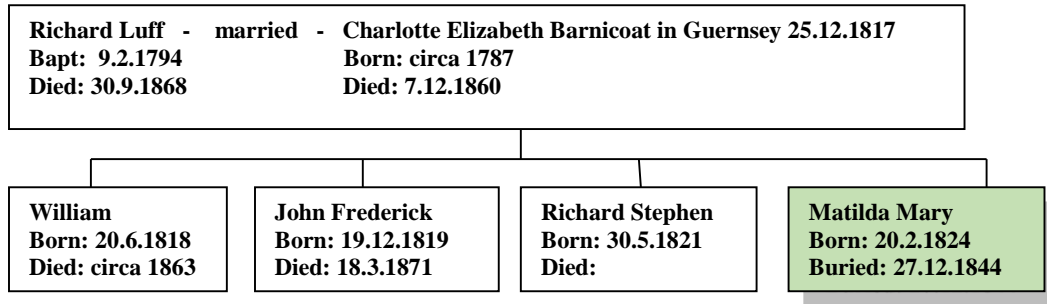

Matilda Mary Luff 1824 - 1844

(The author's 1st Cousin 4 times removed)
Web-site: www.mike-jl.co.uk

Family Lineage:

Matilda Mary was born in Guernsey on 20th September, 1824 *(Source: Guernsey Family Historian)*. She is the daughter of Richard and Charlotte Luff.

Matilda Mary Luff married Henry Wilson in Isleworth, Middlesex on 19th February, 1844. *(Source: England & Wales Marriage Records)*.

Matilda Mary died in childbirth and was buried at Spa Fields Burial Ground, Old Street, St Luke's, London on 27.12.1844. *(Source: England & Wales Burial Records)*.