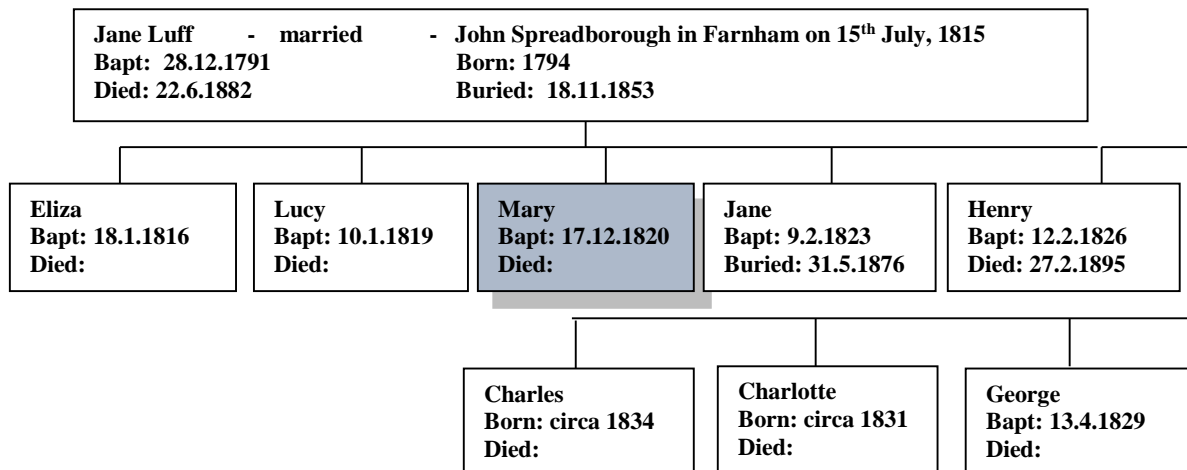

**Mary Spreadborough 1820 -**

*(The author's 1st Cousin four times removed)*  
Web site: [www.mike-jl.co.uk](http://www.mike-jl.co.uk)

**Family Lineage:**

Mary Spreadborough was born in Ash circa 1820. She is the daughter of Jane and John Spreadborough.

Extract from the Ash Parish Records for 17<sup>th</sup> December, 1820.

I have no further information about Mary at the present time.