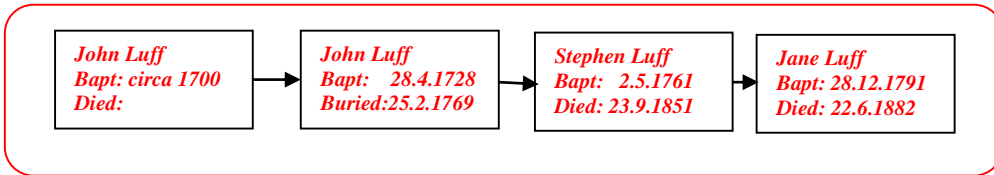

**Mary Spreadborough 1820 -**

*(The author's 1st Cousin four times removed)*  
Web site: [www.mike-jl.co.uk](http://www.mike-jl.co.uk)

**Family Lineage:**

Mary Spreadborough was born in Ash circa 1820. She is the daughter of Jane and John Spreadborough.