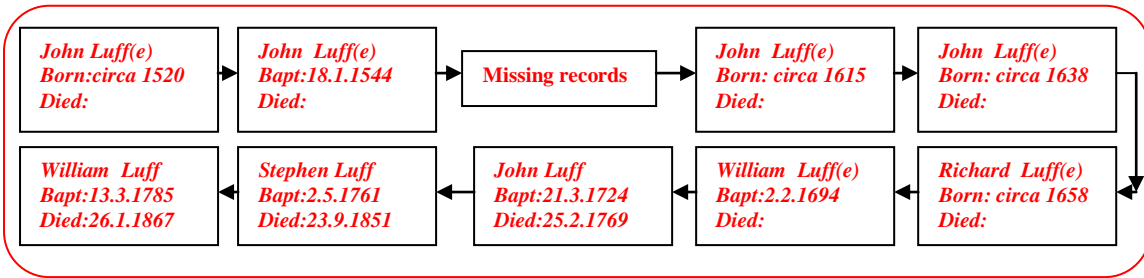

Mary Luff 1831 -

Family Lineage:

Mary Luff was born circa 1831. She was the daughter of William and Jane Luff.

Continued.....

In the 1841 Census Mary was living with her parents in Hungry Hill, Hale She was 10 years of age, making her birth circa 1831.