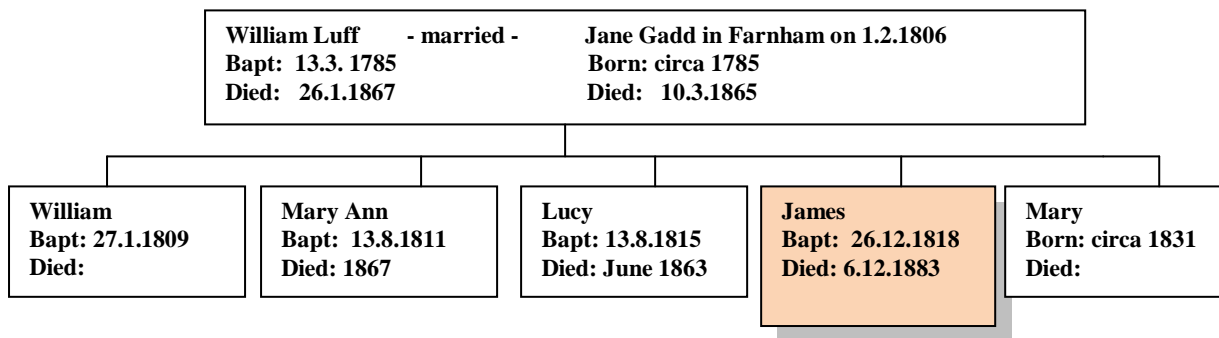

Mary Luff 1831 -

Family Lineage:

Mary Luff was born circa 1831. She was the daughter of William and Jane Luff.

Continued.....

In the 1841 Census Mary was living with her parents in Hungry Hill, Hale She was 10 years of age, making her birth circa 1831.

City or Borough of _____
 Parish or Township of Farnham Enumeration Schedule

PLACE	HOUSES No. of Inhabited	NAMES of each Person who abode therein the preceding Night	AGE and SEX		PROFESSION, TRADE, EMPLOYMENT, or of INDEPENDENT MEANS.	Where Born	
			Males	Females		Within the County	Abroad in Foreign Parts
Hungry Hill	1	Anniah Musfield		60			✓
		Charlotte do		25			✓
do	1	Thomas Comust	20		Ag. Lab.		✓
		Mary Musfield		25			✓
do	1	Martha do		11			✓
		Charles do		9			✓
do	1	Henry do		7			✓
		Samuel do		4			✓
do	1	William White	45				✓
		Samuel do		40			✓
do	1	Charlotte do		15			✓
		Joseph do		9			✓
do	1	James Bartholomew	45		Ag. Lab.		✓
		Stephen do		15	Ag. Lab.		✓
do	1	Jessy do		11			✓
		Mary do		12			✓
do	1	Charlotte do		7			✓
		William Luff	50		Sawyer		✓
do	1	June do		50	50		✓
		James do		18			✓
do	1	Mary do		10			✓
		Sydney Luff	30				✓
do	1	Sydney do		6			✓
		Thomas Pittice	60		Farmer		✓
do	1	Charlotte do		15			✓
TOTAL in	7		10	15			