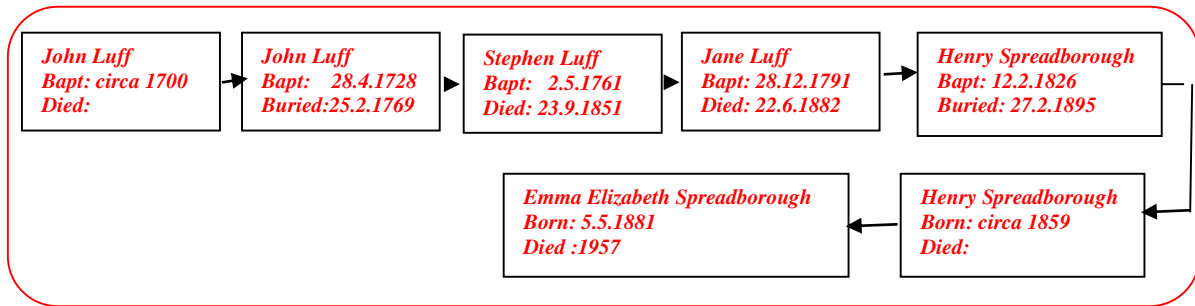

Marjorie E M Ray 1915 -

(The author's 4th Cousin once removed)
Web site: www.mike-jl.co.uk

Family Lineage:

Marjorie E M Ray was born in Edmonton, Middlesex in July 1915. She is the daughter of Emma and Harry Ray.

Marjorie E M Ray married Reginald E Sheldrake in Edmonton, Middlesex, in 1949.

The Electoral Register for 1949 shows Marjorie and Reginald Sheldrake living at 31, Eglinton Road, Woolwich.

Reginald Sheldrake died in Colchester, Essex in 1996.

I believe Marjorie Ray died in 2005, but I have no proof of this.