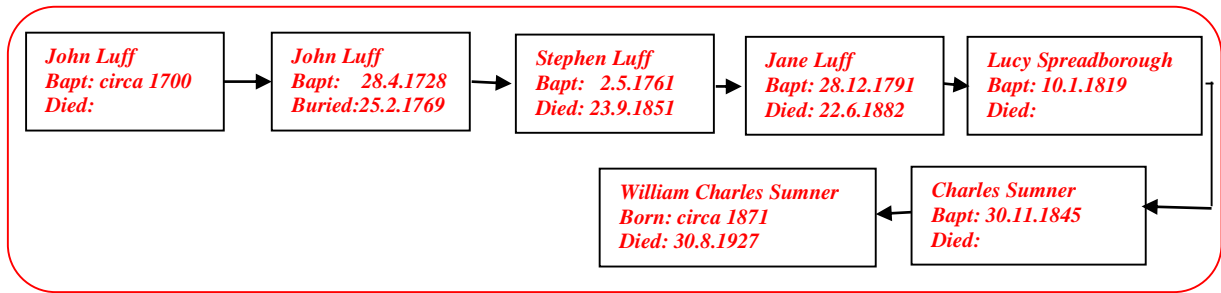

Margaret Elizabeth Sumner 1898 -

(The author's 4th Cousin once removed)
Web-site: www.mike-jl.co.uk

Family Lineage:

Margaret Charles Sumner was born in Leytonstone, Essex in 1898. She is the daughter of William and Margaret Sumner.

Continued....

The 1911 Census shows Margaret Elizabeth, aged 13, living with her family at 'Deepdene', Colindale Avenue, Hendon.

CENSUS OF ENGLAND AND WALES, 1911.

Number of folios, 174
(To be filled up by the Enumerator and collector.)