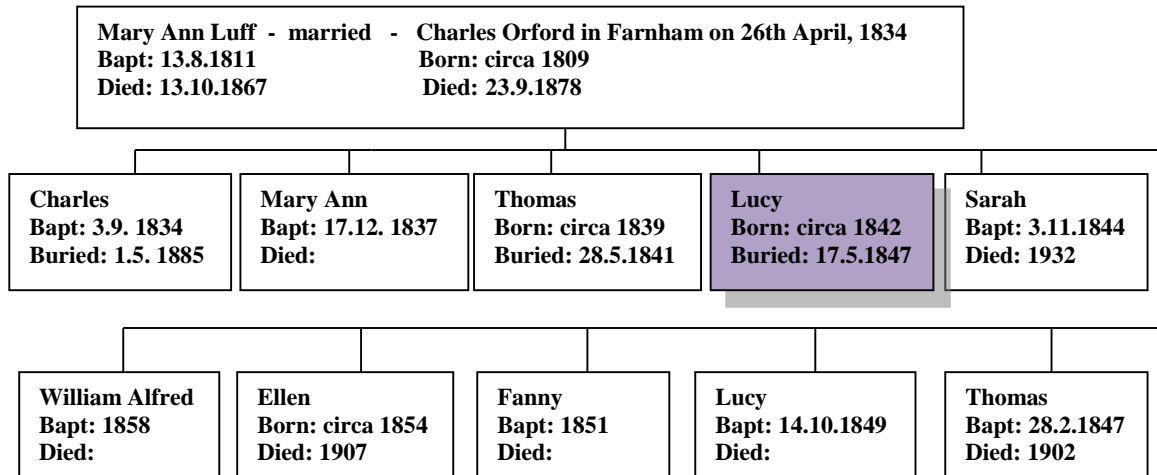

Family Lineage:

Lucy Orford was born in Farnham in 1842. She was the daughter of Mary Ann and Charles Orford.

Lucy Orford died and was buried in Farnham on 17th May, 1847. She was 4 years old when she died.

Page 161

BURIALS in the Parish of FARNHAM, in the County of SURREY,
in the Year 1847

Name	Abode.	When buried.	Age.	By whom the Ceremony was performed.
Jane Thomas No. 1261	East Street	May 7 th	5 wks.	R. Sundry
Lucy Orford No. 1262	East Street	May 17 th	4	W. Bagnall
Ann Hazzell No. 1263	Waltham	May 18 th	67	W. Bagnall
Mary Dyer No. 1264	West St. (Cauling woman)	May 27 th	36	W. Bagnall
Maria K. Baines No. 1265	Abby Street	May 27 th	48 th	R. Lee Key
Thomas Cole No. 1266	East Street	May 28 th	14 th	R. Sundry
Ann Pilkington No. 1267	West Lane	May 29 th	4	R. Sundry
John Stannard No. 1268	West St.	May 31 st	3	W. Bagnall