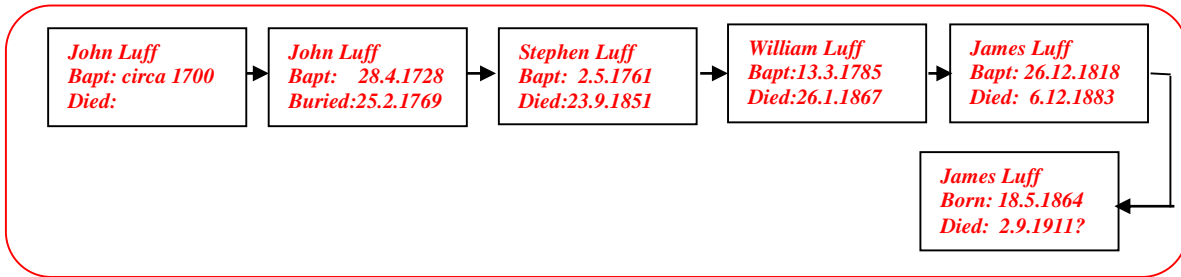

Lucy Luff 1890 - 1896

web-site www.mike-jl.co.uk

Family Lineage:

Lucy Luff was born in Farnham in 1890. She was the daughter of James and Maria Harrington.

Lucy died from diphtheria in the Farnham Union Workhouse on 29th December 1896.
(Source: Official Death certificate)