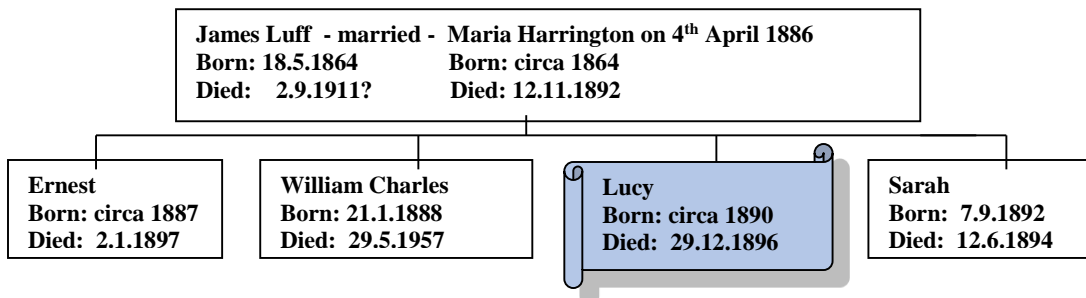

Lucy Luff 1890 - 1896

web-site www.mike-jl.co.uk

Family Lineage:

Lucy Luff was born in Farnham in 1890. She was the daughter of James and Maria Harrington.

Lucy died from diphtheria in the Farnham Union Workhouse on 29th December 1896.
(Source: Official Death certificate)