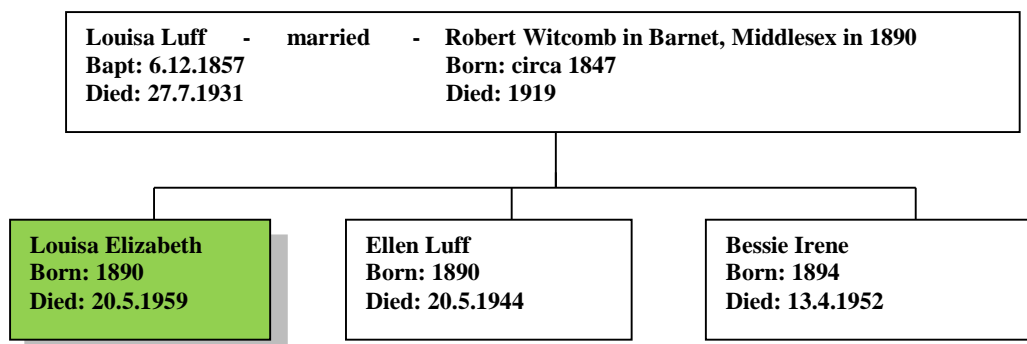

Louisa Elizabeth Witcomb 1890 - 1959

(The author's 4th Cousin twice removed)
Web-site: www.mike-jl.co.uk

Family Lineage:

Louisa Witcomb was born in Barnet, Middlesex in 1890. She is the daughter of Louisa and Robert Witcomb.

The Electoral Registers for 1934 to 1936 show Louisa Elizabeth living at 124, Long Lane, Finchley. (The previous residence of Louisa Witcomb - Louisa's mother). Also living with her was her married sister Ellen Sturgess, Ellen's husband Harry George Sturgess and Harry's mother Eliza Susan Sturgess.

Louisa Elizabeth Witcomb died a spinster on 20th May, 1959. At the time of her death she was living at 124, Long Lane, Finchley.

Extract from Will/Probate for Louisa Elizabeth Witcomb

WITCOMB Louisa Elizabeth of 124 Long Lane Finchley
London spinster died 20 May 1959 Probate London
19 June to Robert Frederick Letts solicitor.
Effects £1815 6s. 1d.