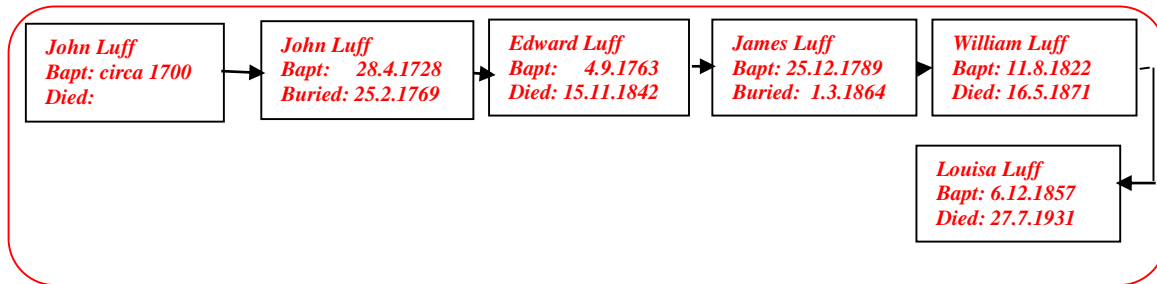

Louisa Elizabeth Witcomb 1890 - 1959

(The author's 4th Cousin twice removed)
Web-site: www.mike-jl.co.uk

Family Lineage:

Louisa Witcomb was born in Barnet, Middlesex in 1890. She is the daughter of Louisa and Robert Witcomb.

The Electoral Registers for 1934 to 1936 show Louisa Elizabeth living at 124, Long Lane, Finchley. (The previous residence of Louisa Witcomb - Louisa's mother). Also living with her was her married sister Ellen Sturgess, Ellen's husband Harry George Sturgess and Harry's mother Eliza Susan Sturgess.

Louisa Elizabeth Witcomb died a spinster on 20th May, 1959. At the time of her death she was living at 124, Long Lane, Finchley.

Extract from Will/Probate for Louisa Elizabeth Witcomb

WITCOMB Louisa Elizabeth of 124 Long Lane Finchley
London spinster died 20 May 1959 Probate London
19 June to Robert Frederick Letts solicitor.
Effects £1815 6s. 1d.