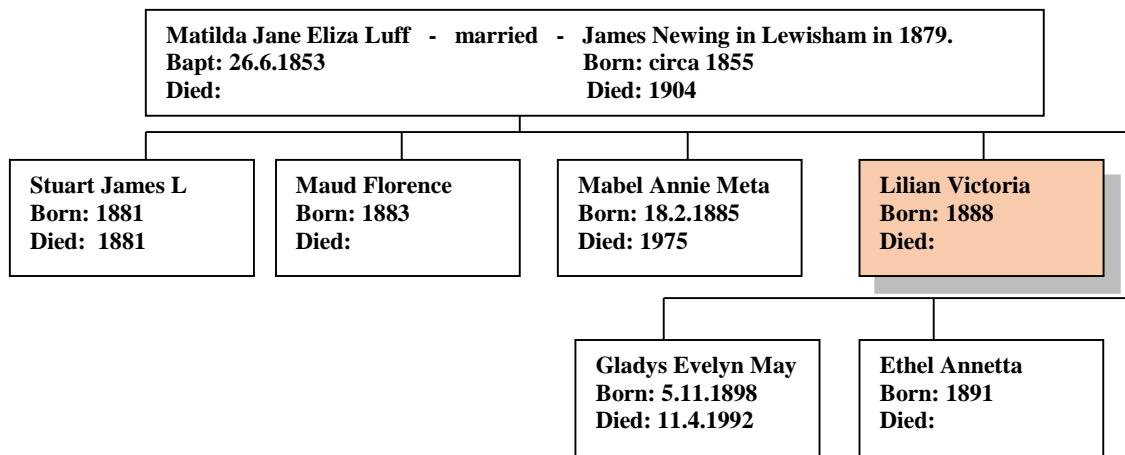

Lilian Victoria Newing 1888 -

(The author's 3rd Cousin twice removed)
Web-site: www.mike-jl.co.uk

Family Lineage:

Lilian Victoria Newing was born in 1888 at Elham, Kent (Source: *England & Wales Birth Records*). She is the daughter of Matilda and James Newing.

The 1901 Census shows Lilian, now aged 13, living with her parents and siblings at Red Oak Cottages, Elham, Kent.

Administrative County		The undermentioned Houses are situate within the boundaries of the																	Page 16
Civil Parish		Ecclesiastical Parish		County Borough, Municipal Borough, or Urban District			Ward of Municipal Borough or of Urban District			Rural District			Parliamentary Borough		Town or Village or Hamlet				
Elham (part 4)		Elham (part 4)		Elham (part 4)			Elham (part 4)			Elham (part 4)			Elham		Elham				
House No.	ROAD, STREET, &c. and No. or NAME of HOUSE	Uninhabited	Inhabited	Name and Surname of each Person	RELATION to Head of Family	Sex	Age last birthday	PROFESSION OR OCCUPATION	Employed, Worked, or Own account	If Working at Home	WHERE BORN	(1) Dead and Death stated	(2) Married	(3) Lame	(4) Infirm, Pauper, or Specially treated				
97	Red Oak Cottages		1	Edgar Newing	Head	M	46	Wood dealer	Worked		Kent Elham								
				Matilda Newing	Wife	F	48				do do								
				Lilian Newing	Daughter	F	13	School			do do								
				Ethel Newing	Daughter	F	10	School			do do								
				Gladys Newing	Daughter	F	2				do do								
Total of Inhabitants of Houses and of Townships in this Civil Parish		5	1	Total of Males and of Females.			13	15											

Continued.....

Below is a copy of the ships manifest for the SS Dominion showing the application for admission in 1905 of Lilian Newing from Canada into the U.S.A. Lilian gives her age as 21 years, in reality she was 18 years old. Her relation is her mother Matilda Newing in Elham, Kent England. Clearly Lilian had left England probably between 1891 and 1905. Also on this passage was Lilian's older sister Maud Newing.