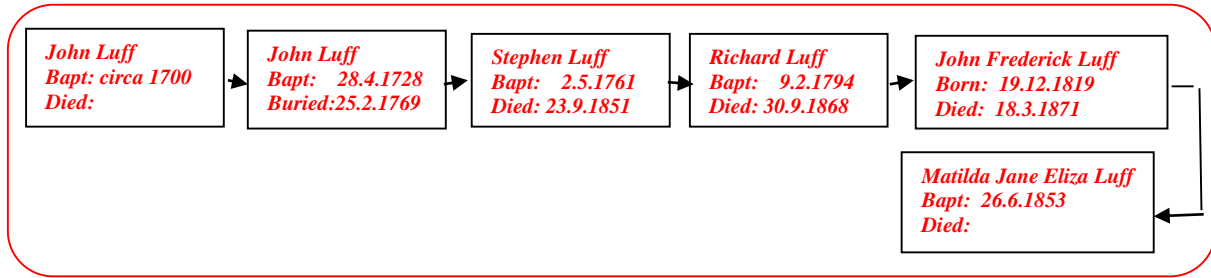

Lilian Victoria Newing 1888 -

(The author's 3rd Cousin twice removed)
Web-site: www.mike-jl.co.uk

Family Lineage:

Lilian Victoria Newing was born in 1888 at Elham, Kent (Source: *England & Wales Birth Records*). She is the daughter of Matilda and James Newing.

Continued.....

Below is a copy of the ships manifest for the SS Dominion showing the application for admission in 1905 of Lilian Newing from Canada into the U.S.A. Lilian gives her age as 21 years, in reality she was 18 years old. Her relation is her mother Matilda Newing in Elham, Kent England. Clearly Lilian had left England probably between 1891 and 1905. Also on this passage was Lilian's older sister Maud Newing.