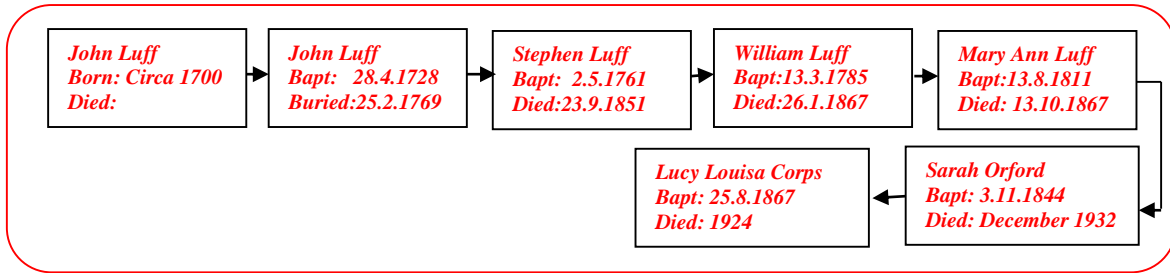

Leonard Smither 1901 - 1902

web-site www.mike-jl.co.uk

Family Lineage:

Leonard Smither was born in Walthamstow, Essex in 1901. He was the son of Lucy and Edward Smither.

Continued.....

The 1901 Census shows Leonard, aged 3 months, living with his family at 255, St Johns Road, Walthamstow, Essex.

Leonard Smither died in 1902.