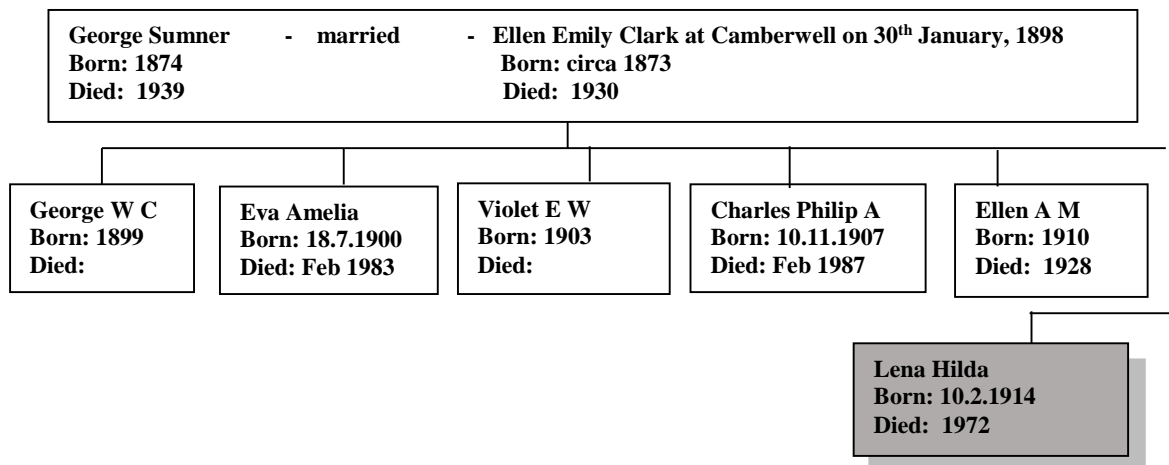

Lena Hilda Sumner 1914 - 1972

(The author's 4th Cousin once removed)
 Web site: www.mike-jl.co.uk

Family Lineage:

Lena Hilda Sumner was born in Bermondsey, Surrey on 10th February, 1914. She is the daughter of George and Ellen Sumner.

Continued.....

Lena Hilda Sumner married Joseph Henry Reeves in Faversham in 1935.

The Electoral Register shows that in 1936 Lena and Joseph Reeves lived in a flat at 40, St James Square, Kensington.

The couple moved to 104, Wellmeadow Road, Lewisham in 1938 and Lena lived there until 1962, which is the latest records available.