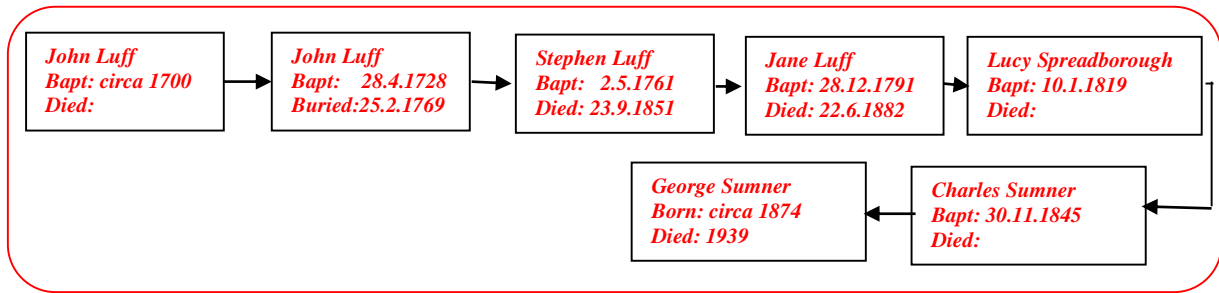

Lena Hilda Sumner 1914 - 1972

(The author's 4th Cousin once removed)
 Web site: www.mike-jl.co.uk

Family Lineage:

Lena Hilda Sumner was born in Bermondsey, Surrey on 10th February, 1914. She is the daughter of George and Ellen Sumner.

Continued.....

Lena Hilda Sumner married Joseph Henry Reeves in Faversham in 1935.

The Electoral Register shows that in 1936 Lena and Joseph Reeves lived in a flat at 40, St James Square, Kensington.

The couple moved to 104, Wellmeadow Road, Lewisham in 1938 and Lena lived there until 1962, which is the latest records available.

Len's husband, Joseph, died as a result of wounds sustained while in combat in Italy on 19th August, 1942.

Lena Hilda Reeves died in 1972.