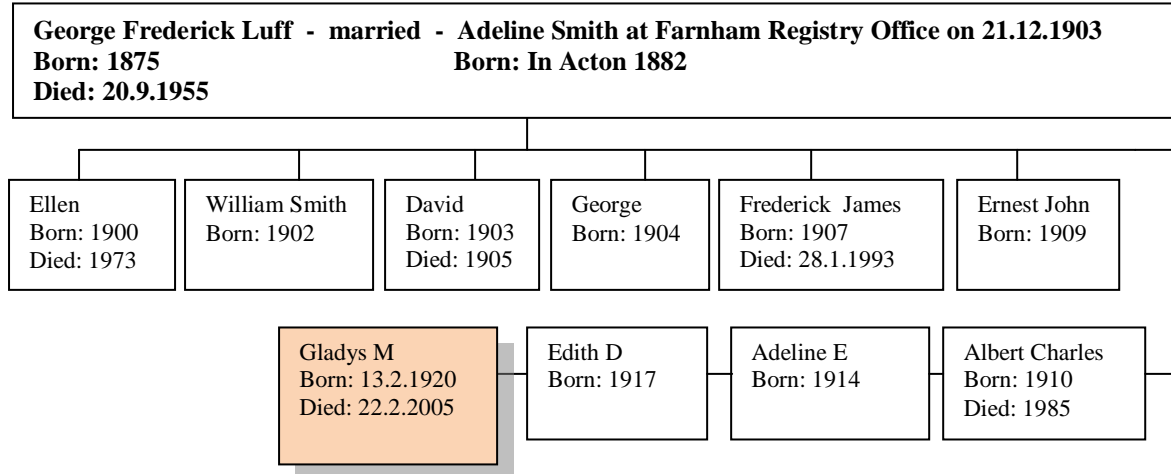

Gladys Maud Luff 1920 - 2005

This is a history of Gladys Maud Luff (1920 - 2005) and her family.

Any information, comments or observations on this records, please go to my Web page www.mike-jl.co.uk

Gladys was born in Farnham in 1920. She was a daughter of George and Adeline Luff.

Gladys Maud married George W Davies in Surrey in 1943. They lived in Manchester and had 3 daughters.

Gladys Maud died on 22nd February 2005.