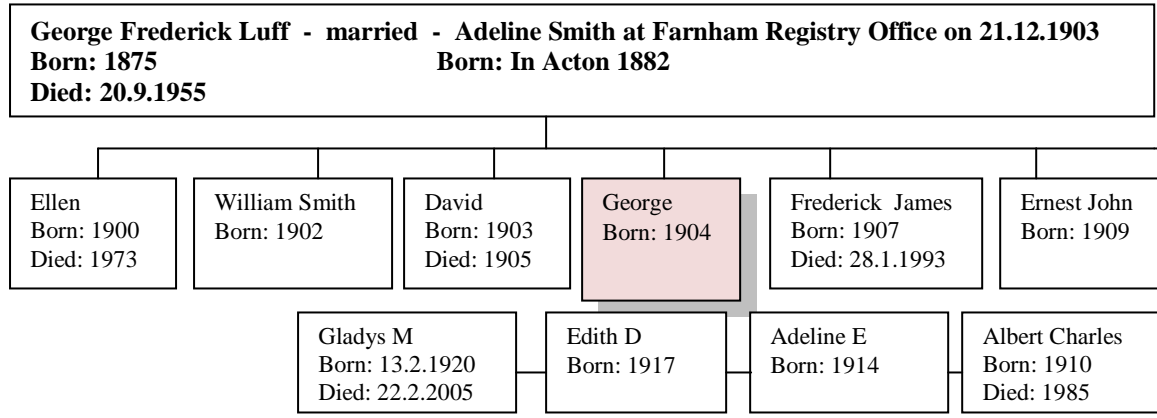

George Luff 1904 -

This is a history of George Luff (1904 -)

Any information, comments or observations on this records, please go to my Web page www.mike-jl.co.uk

George Luff was born in Farnham in 1904. He was a son of George and Adeline Luff.

Extract from the 1911 Census taken on 2nd April, 1911 in Chelsea, London.

CENSUS OF ENGLAND AND WALES, 1911.

Number of Schedule 329
(To be filled up by the Enumerator after visitation.)

Before writing on this Schedule please read the Examples and the Instructions given on the other side of the paper, as well as the headings of the Columns. The entries should be written in Ink.