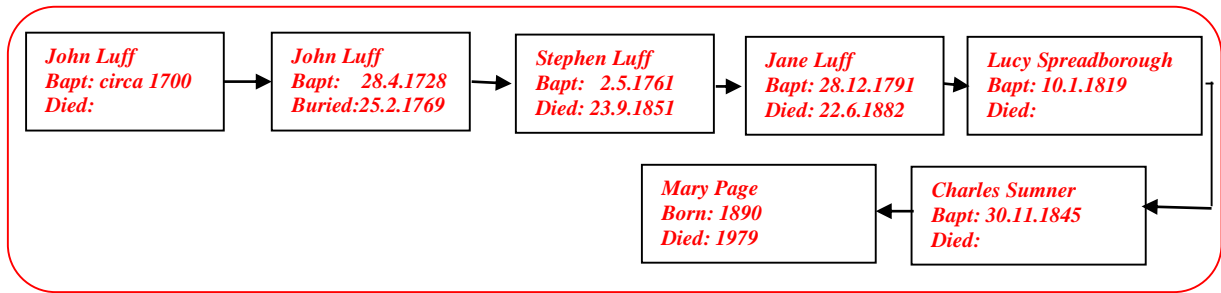

Geoffrey Waldemar H Page 1920 - 1987

(The author's 4th Cousin once removed)
Web site: www.mike-jl.co.uk

Family Lineage:

Geoffrey Waldemar H Page was born in Camberwell, Surrey on 10th May, 1920. He is the son of Mary and Edward Page.

Geoffrey Waldemar H Page married in Brentford in 1939.

I have been unable to find any children from this marriage.

Geoffrey Waldemar H Page died in Pencader, Wales, in 1987.