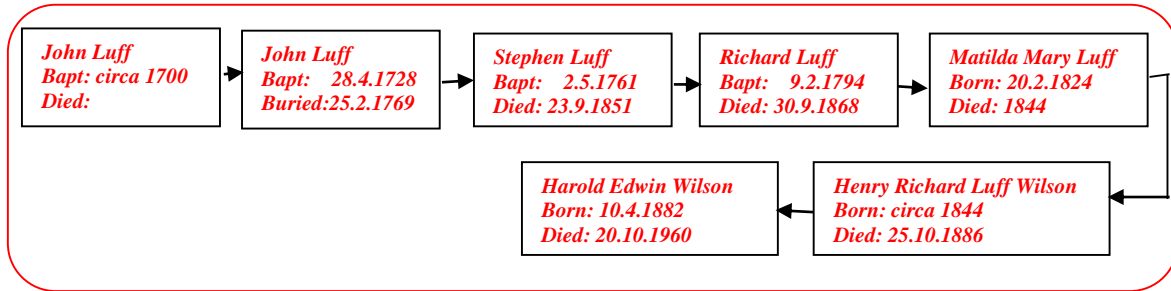

Geoffrey Luff Wilson 1925 - 1984

(The author's 4th Cousin once removed)
Web-site: www.mike-jl.co.uk

Family Lineage:

Geoffrey Luff Wilson was born in Surrey on 28th June, 1925. He is the daughter of Harold and Elizabeth Wilson

From 1919 to 1930 the Electoral Registers show that Geoffrey's parents were living at 25 Harbut Road, St Johns Hill, Battersea.

Geoffrey Luff Wilson died in Merton, Surrey in June 1984. I have been unable to establish if he married and had a family.