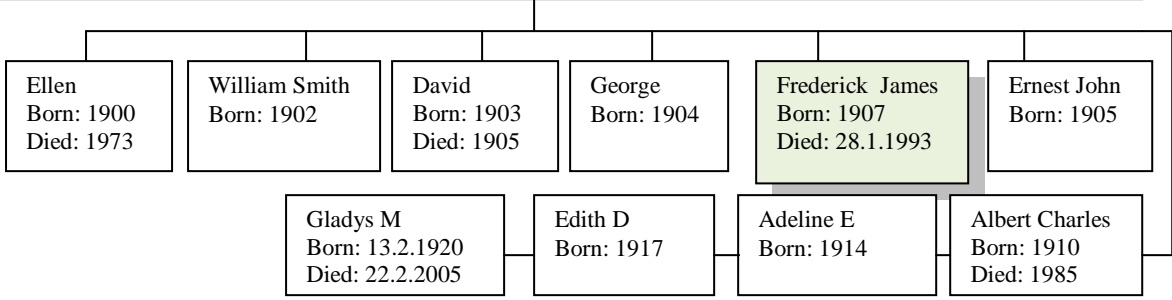

Frederick James Luff 1907 - 1993

This is a history of Frederick James Luff (1907 - 1993) and his families.

Any information, comments or observations on this records, please go to my Web page www.mike-jl.co.uk

Extract from the 1911 Census taken on 2nd April, 1911 in Chelsea, London.

CENSUS OF ENGLAND AND WALES, 1911.

Number of Schedule 329
(To be filled up by the Enumerator)

Before writing on this Schedule please read the Examples and the Instructions given on the other side of the paper, as well as the headings of the Columns. The entries should be written in Ink.