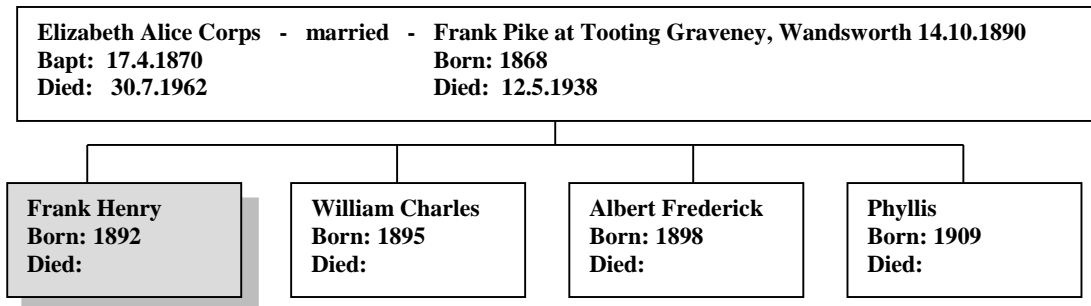

Frank Henry Pike 1892 -

web-site www.mike-jl.co.uk

Family Lineage:

Frank Henry Pike was born in Balham in Surrey in 1892. He was the son of Frank and Elizabeth Pike.

Continued.....

The 1901 Census shows Frank Henry, aged 9, living with his family at 74, Silvermore, Lewisham.

Continued.....

The 1911 Census shows Frank Henry, now aged 19 and single, living with his family at 56 Rainham Road, Kensal Rise, London N W. Frank Henry Pike was employed as a motor engineer.

CENSUS OF ENGLAND AND WALES, 1911.