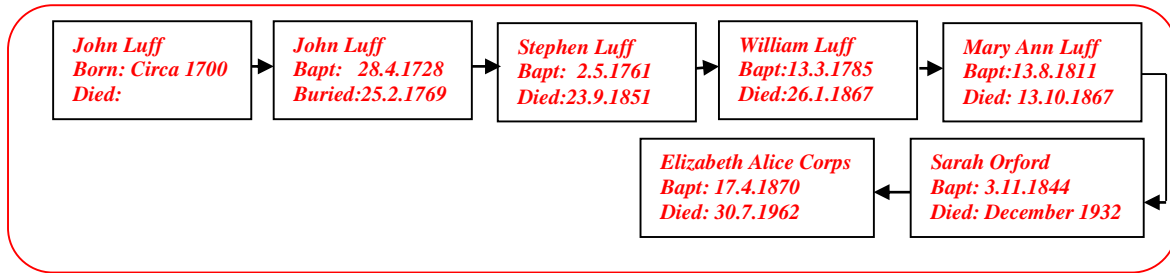

Frank Henry Pike 1892 -

web-site www.mike-jl.co.uk

Family Lineage:

Frank Henry Pike was born in Balham in Surrey in 1892. He was the son of Frank and Elizabeth Pike.

Continued.....

The 1901 Census shows Frank Henry, aged 9, living with his family at 74, Silvermore, Lewisham.

Continued.....

The 1911 Census shows Frank Henry, now aged 19 and single, living with his family at 56 Rainham Road, Kensal Rise, London N W. Frank Henry Pike was employed as a motor engineer.

CENSUS OF ENGLAND AND WALES, 1911.