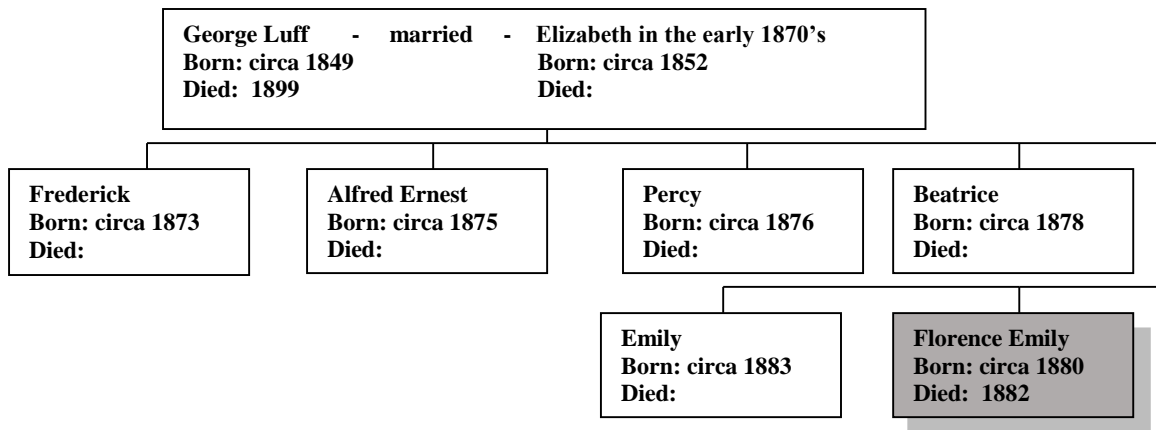

Family Lineage:

Florence Luff was born in Hammersmith, Middlesex in 1880. She was the daughter of George and Elizabeth Luff.

Continued.....

The 1881 Census shows Florence, aged 4 months, and living with her family at 17 Dalling Road, Hammersmith.

Florence died in Fulham in 1882.

Any information, comments or observations about this history, please go to my web page www.mike-jl.co.uk